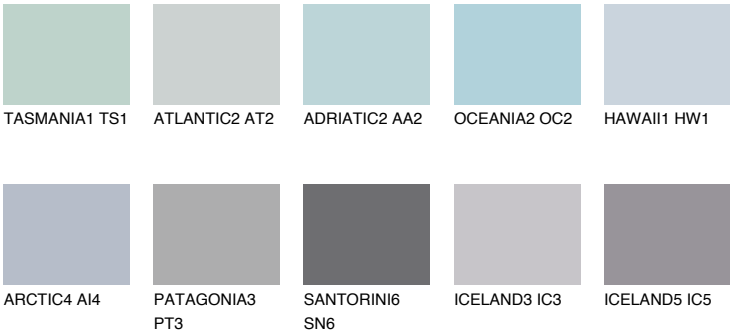

AZORES2 AZ2

60% TSR 59%

Matching colours

COLOURS

INTENSE

For more information on plasters and paints, go to www.ceresit.lv

*The presented colours refer to plasters and paints offered by Ceresit. Due to the use of digital techniques, the presented colours might not represent the original ones, thus they cannot be considered as a reliable colour presentation. We recommend checking the authentic colour samples.