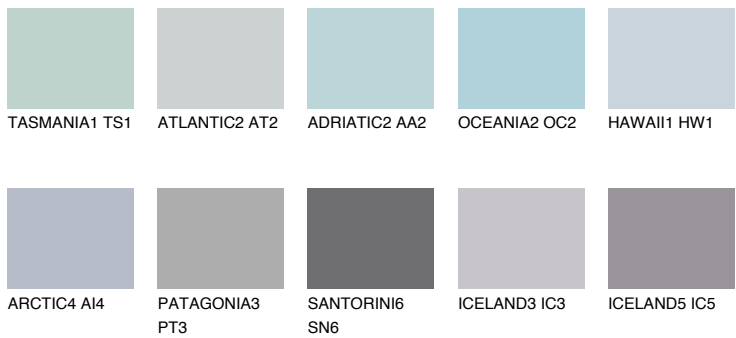

COLOUR DETAILS

AZORES2 AZ2

60% TSR 59%

Matching colours

COLOURS

INTENSE

For more information on plasters and paints, go to www.ceresit.lv

*The presented colours refer to plasters and paints offered by Ceresit. Due to the use of digital techniques, the presented colours might not represent the original ones, thus they cannot be considered as a reliable colour presentation. We recommend checking the authentic colour samples.