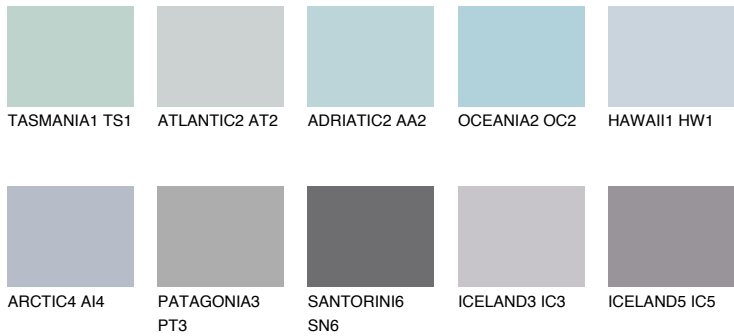

COLOUR DETAILS

AZORES2 AZ2

60% TSR 59%

Matching colours

COLOURS

INTENSE

For more information on plasters and paints, go to www.ceresit.lv

*The presented colours refer to plasters and paints offered by Ceresit. Due to the use of digital techniques, the presented colours might not represent the original ones, thus they cannot be considered as a reliable colour presentation. We recommend checking the authentic colour samples.