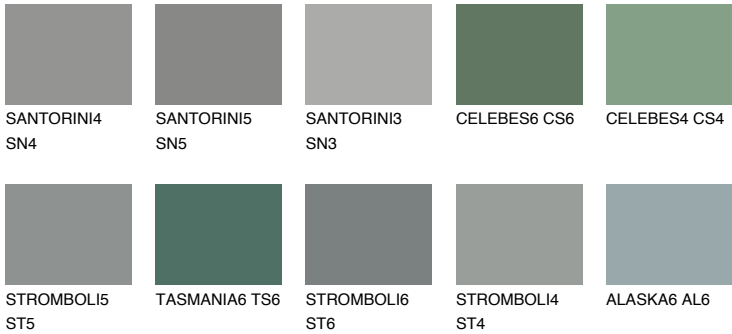

TEIDE 2 TI2

7% **TSR** 6%

Matching colours

COLOURS

INTENSE

For more information on plasters and paints, go to www.ceresit.lv

*The presented colours refer to plasters and paints offered by Ceresit. Due to the use of digital techniques, the presented colours might not represent the original ones, thus they cannot be considered as a reliable colour presentation. We recommend checking the authentic colour samples.