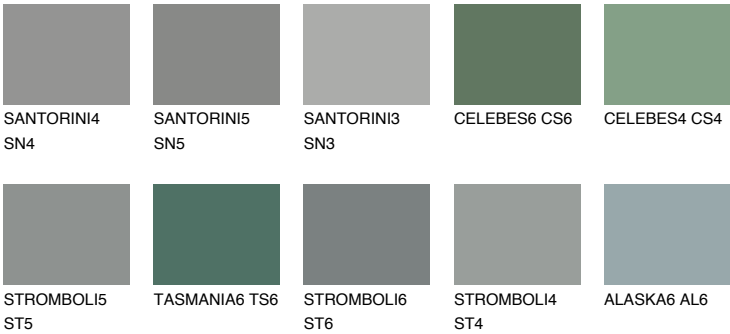

## TEIDE 2 TI2

7% TSR 6%

### Matching colours

#### COLOURS

#### INTENSE

For more information on plasters and paints, go to [www.ceresit.lv](http://www.ceresit.lv)

\*The presented colours refer to plasters and paints offered by Ceresit. Due to the use of digital techniques, the presented colours might not represent the original ones, thus they cannot be considered as a reliable colour presentation. We recommend checking the authentic colour samples.