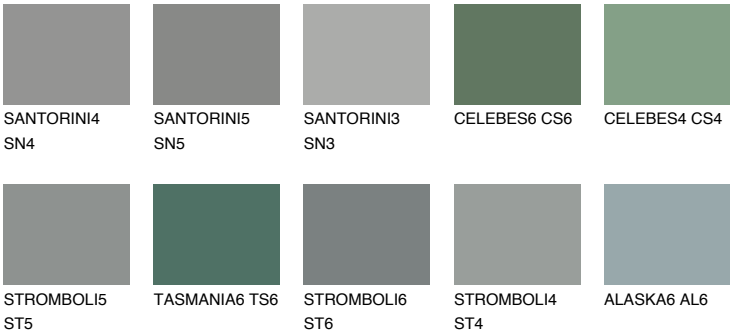

TEIDE 2 TI2

7% **TSR** 6%

Matching colours

COLOURS

INTENSE

For more information on plasters and paints, go to www.ceresit.lv

*The presented colours refer to plasters and paints offered by Ceresit. Due to the use of digital techniques, the presented colours might not represent the original ones, thus they cannot be considered as a reliable colour presentation. We recommend checking the authentic colour samples.