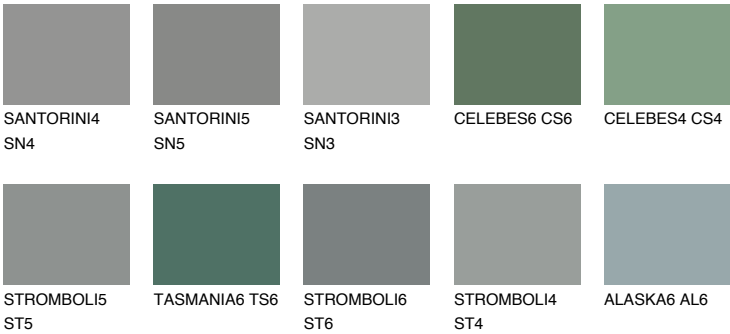

TEIDE 2 TI2

7% TSR 6%

Matching colours

COLOURS

INTENSE

For more information on plasters and paints, go to www.ceresit.lv

*The presented colours refer to plasters and paints offered by Ceresit. Due to the use of digital techniques, the presented colours might not represent the original ones, thus they cannot be considered as a reliable colour presentation. We recommend checking the authentic colour samples.