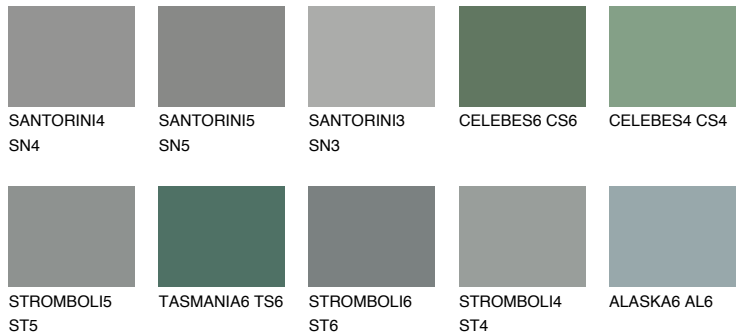

COLOUR DETAILS

TEIDE 2 TI2

7% TSR 6%

Matching colours

COLOURS

INTENSE

For more information on plasters and paints, go to www.ceresit.lv

*The presented colours refer to plasters and paints offered by Ceresit. Due to the use of digital techniques, the presented colours might not represent the original ones, thus they cannot be considered as a reliable colour presentation. We recommend checking the authentic colour samples.