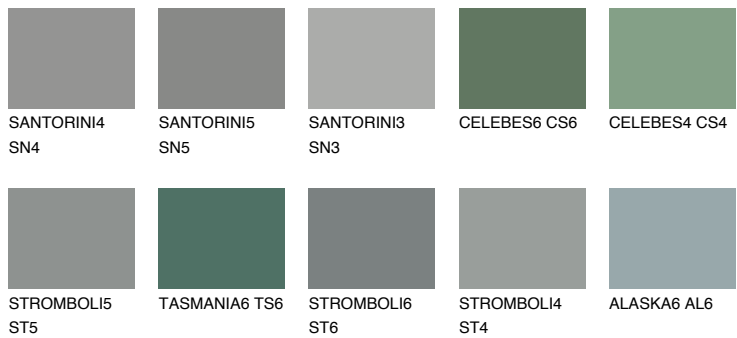

COLOUR DETAILS

TEIDE 2 TI2

7% TSR 6%

Matching colours

COLOURS

INTENSE

For more information on plasters and paints, go to www.ceresit.lv

*The presented colours refer to plasters and paints offered by Ceresit. Due to the use of digital techniques, the presented colours might not represent the original ones, thus they cannot be considered as a reliable colour presentation. We recommend checking the authentic colour samples.