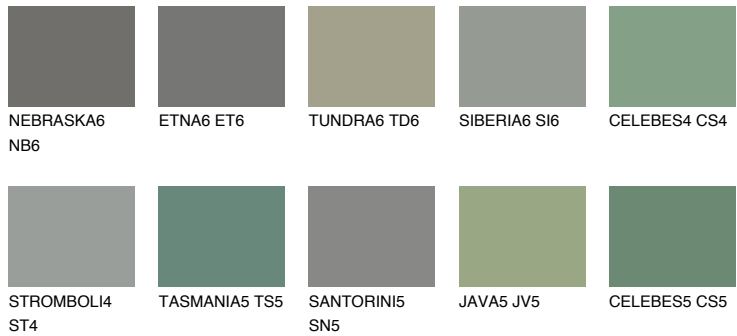

COLOUR DETAILS

TEIDE 3 TI3

6% TSR 5%

Matching colours

COLOURS

INTENSE

For more information on plasters and paints, go to www.ceresit.lv

*The presented colours refer to plasters and paints offered by Ceresit. Due to the use of digital techniques, the presented colours might not represent the original ones, thus they cannot be considered as a reliable colour presentation. We recommend checking the authentic colour samples.