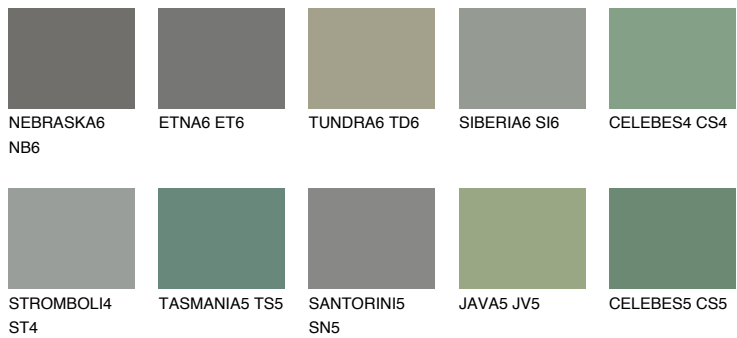

TEIDE 3 TI3

6% **TSR** 5%

Matching colours

COLOURS

INTENSE

For more information on plasters and paints, go to
www.ceresit.lv

*The presented colours refer to plasters and paints offered by Ceresit. Due to the use of digital techniques, the presented colours might not represent the original ones, thus they cannot be considered as a reliable colour presentation. We recommend checking the authentic colour samples.