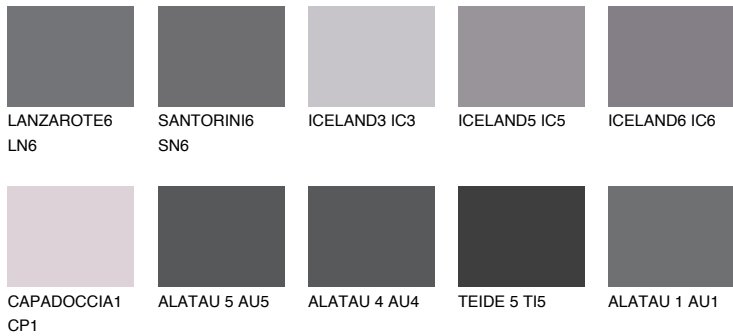

COLOUR DETAILS

TEIDE 4 TI4

6% TSR 5%

Matching colours

COLOURS

INTENSE

For more information on plasters and paints, go to www.ceresit.lv

*The presented colours refer to plasters and paints offered by Ceresit. Due to the use of digital techniques, the presented colours might not represent the original ones, thus they cannot be considered as a reliable colour presentation. We recommend checking the authentic colour samples.