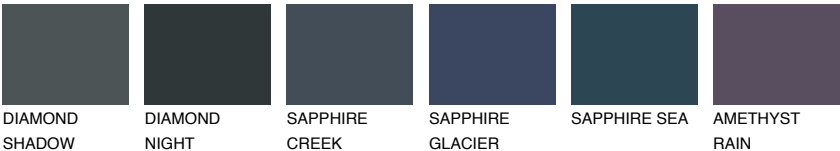

TEIDE 4 TI4

6% TSR 5%

Matching colours

COLOURS

INTENSE

For more information on plasters and paints, go to www.ceresit.lv

*The presented colours refer to plasters and paints offered by Ceresit. Due to the use of digital techniques, the presented colours might not represent the original ones, thus they cannot be considered as a reliable colour presentation. We recommend checking the authentic colour samples.