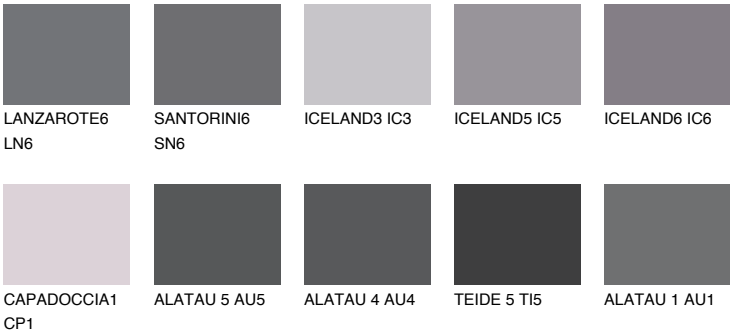

TEIDE 4 TI4

6% TSR 5%

Matching colours

COLOURS

INTENSE

For more information on plasters and paints, go to www.ceresit.lv

*The presented colours refer to plasters and paints offered by Ceresit. Due to the use of digital techniques, the presented colours might not represent the original ones, thus they cannot be considered as a reliable colour presentation. We recommend checking the authentic colour samples.