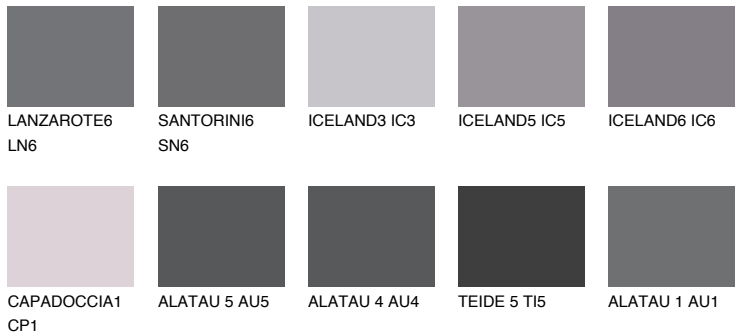

COLOUR DETAILS

TEIDE 4 TI4

6% TSR 5%

Matching colours

COLOURS

INTENSE

For more information on plasters and paints, go to www.ceresit.lv

*The presented colours refer to plasters and paints offered by Ceresit. Due to the use of digital techniques, the presented colours might not represent the original ones, thus they cannot be considered as a reliable colour presentation. We recommend checking the authentic colour samples.