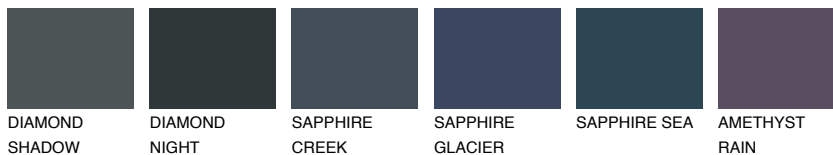

COLOUR DETAILS

TEIDE 4 TI4

6% TSR 5%

Matching colours

COLOURS

INTENSE

For more information on plasters and paints, go to www.ceresit.lv

*The presented colours refer to plasters and paints offered by Ceresit. Due to the use of digital techniques, the presented colours might not represent the original ones, thus they cannot be considered as a reliable colour presentation. We recommend checking the authentic colour samples.