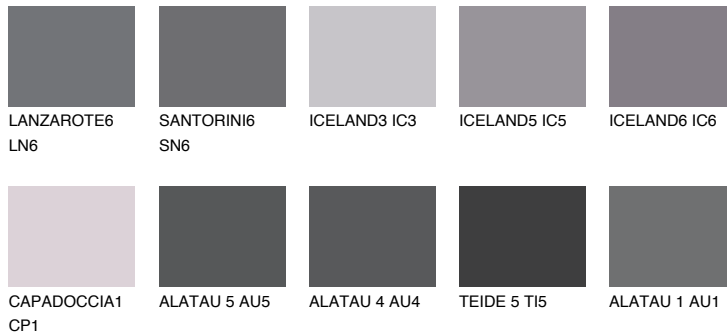

TEIDE 4 TI4

6% TSR 5%

Matching colours

COLOURS

INTENSE

For more information on plasters and paints, go to
www.ceresit.lv

*The presented colours refer to plasters and paints offered by Ceresit. Due to the use of digital techniques, the presented colours might not represent the original ones, thus they cannot be considered as a reliable colour presentation. We recommend checking the authentic colour samples.