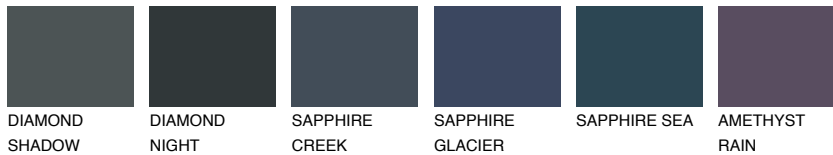

TEIDE 4 TI4

6% TSR 5%

Matching colours

COLOURS

INTENSE

For more information on plasters and paints, go to
www.ceresit.lv

*The presented colours refer to plasters and paints offered by Ceresit. Due to the use of digital techniques, the presented colours might not represent the original ones, thus they cannot be considered as a reliable colour presentation. We recommend checking the authentic colour samples.