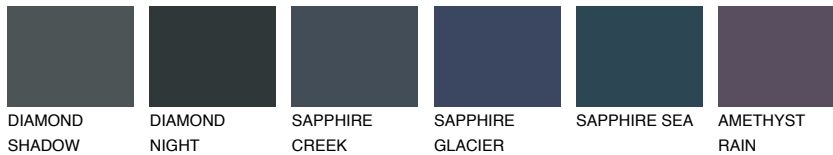

COLOUR DETAILS

TEIDE 5 TI5

5% TSR 4%

Matching colours

COLOURS

INTENSE

For more information on plasters and paints, go to www.ceresit.lv

*The presented colours refer to plasters and paints offered by Ceresit. Due to the use of digital techniques, the presented colours might not represent the original ones, thus they cannot be considered as a reliable colour presentation. We recommend checking the authentic colour samples.