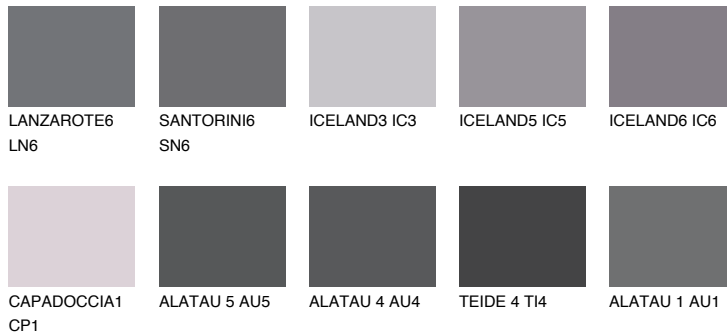

COLOUR DETAILS

TEIDE 5 TI5

5% TSR 4%

Matching colours

COLOURS

INTENSE

For more information on plasters and paints, go to www.ceresit.lv

*The presented colours refer to plasters and paints offered by Ceresit. Due to the use of digital techniques, the presented colours might not represent the original ones, thus they cannot be considered as a reliable colour presentation. We recommend checking the authentic colour samples.