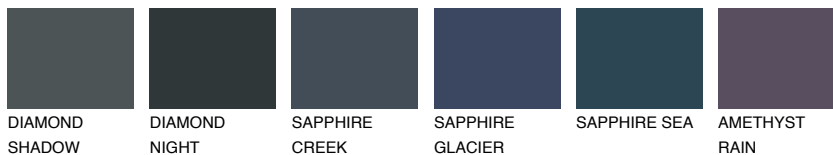

COLOUR DETAILS

TEIDE 5 TI5

5% TSR 4%

Matching colours

COLOURS

INTENSE

For more information on plasters and paints, go to www.ceresit.lv

*The presented colours refer to plasters and paints offered by Ceresit. Due to the use of digital techniques, the presented colours might not represent the original ones, thus they cannot be considered as a reliable colour presentation. We recommend checking the authentic colour samples.