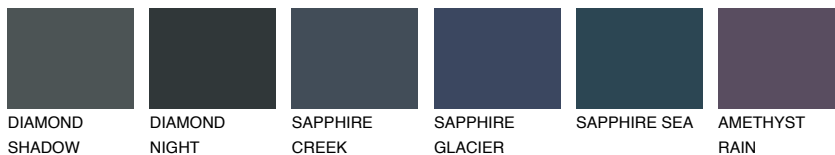

COLOUR DETAILS

TEIDE 5 TI5

5% TSR 4%

Matching colours

COLOURS

INTENSE

For more information on plasters and paints, go to www.ceresit.lv

*The presented colours refer to plasters and paints offered by Ceresit. Due to the use of digital techniques, the presented colours might not represent the original ones, thus they cannot be considered as a reliable colour presentation. We recommend checking the authentic colour samples.