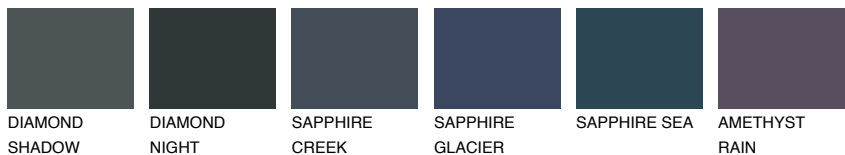

COLOUR DETAILS

TEIDE 5 TI5

5% TSR 4%

Matching colours

COLOURS

INTENSE

For more information on plasters and paints, go to www.ceresit.lv

*The presented colours refer to plasters and paints offered by Ceresit. Due to the use of digital techniques, the presented colours might not represent the original ones, thus they cannot be considered as a reliable colour presentation. We recommend checking the authentic colour samples.