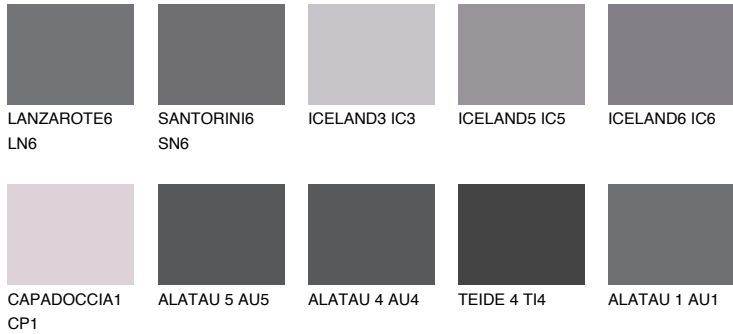

COLOUR DETAILS

TEIDE 5 TI5

5% TSR 4%

Matching colours

COLOURS

INTENSE

For more information on plasters and paints, go to www.ceresit.lv

*The presented colours refer to plasters and paints offered by Ceresit. Due to the use of digital techniques, the presented colours might not represent the original ones, thus they cannot be considered as a reliable colour presentation. We recommend checking the authentic colour samples.