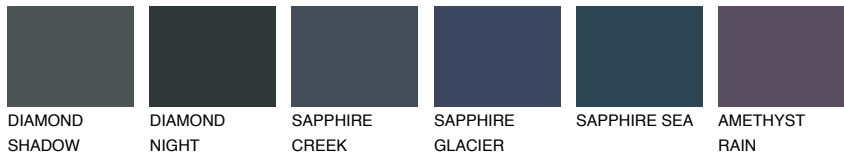

COLOUR DETAILS

TEIDE 5 TI5

5% TSR 4%

Matching colours

COLOURS

INTENSE

For more information on plasters and paints, go to www.ceresit.lv

*The presented colours refer to plasters and paints offered by Ceresit. Due to the use of digital techniques, the presented colours might not represent the original ones, thus they cannot be considered as a reliable colour presentation. We recommend checking the authentic colour samples.