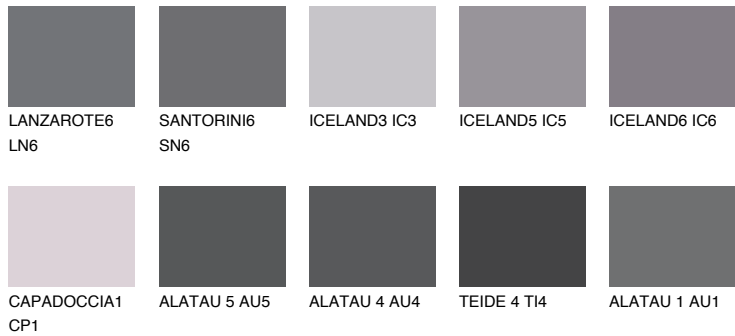

COLOUR DETAILS

TEIDE 5 TI5

5% TSR 4%

Matching colours

COLOURS

INTENSE

For more information on plasters and paints, go to www.ceresit.lv

*The presented colours refer to plasters and paints offered by Ceresit. Due to the use of digital techniques, the presented colours might not represent the original ones, thus they cannot be considered as a reliable colour presentation. We recommend checking the authentic colour samples.