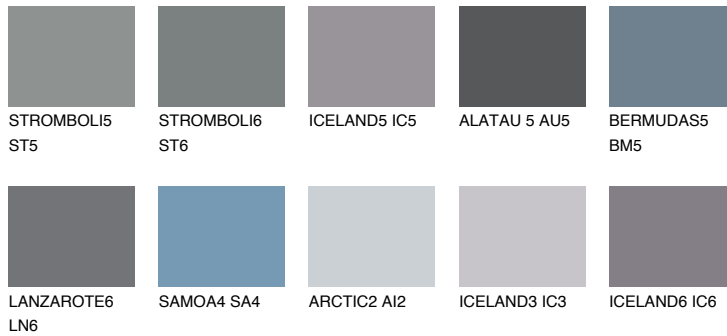

COLOUR DETAILS

TEIDE 6 TI6

4% TSR 3%

Matching colours

COLOURS

INTENSE

For more information on plasters and paints, go to www.ceresit.lv

*The presented colours refer to plasters and paints offered by Ceresit. Due to the use of digital techniques, the presented colours might not represent the original ones, thus they cannot be considered as a reliable colour presentation. We recommend checking the authentic colour samples.