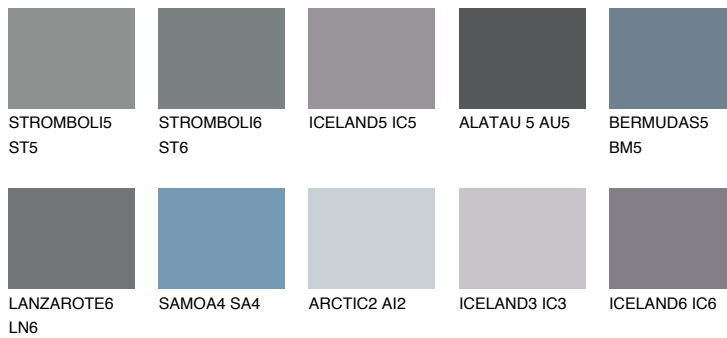

COLOUR DETAILS

TEIDE 6 TI6

4% TSR 3%

Matching colours

COLOURS

INTENSE

For more information on plasters and paints, go to www.ceresit.lv

*The presented colours refer to plasters and paints offered by Ceresit. Due to the use of digital techniques, the presented colours might not represent the original ones, thus they cannot be considered as a reliable colour presentation. We recommend checking the authentic colour samples.