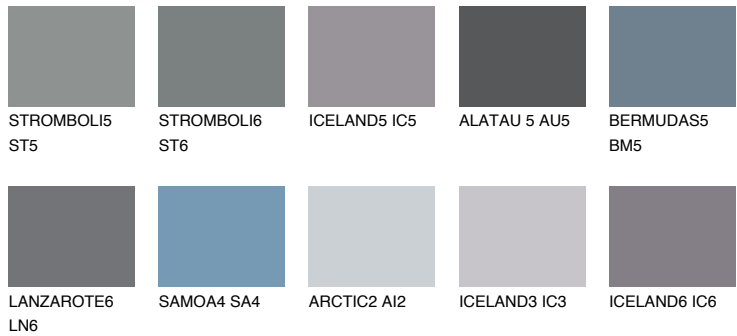

COLOUR DETAILS

TEIDE 6 TI6

4% TSR 3%

Matching colours

COLOURS

INTENSE

For more information on plasters and paints, go to www.ceresit.lv

*The presented colours refer to plasters and paints offered by Ceresit. Due to the use of digital techniques, the presented colours might not represent the original ones, thus they cannot be considered as a reliable colour presentation. We recommend checking the authentic colour samples.