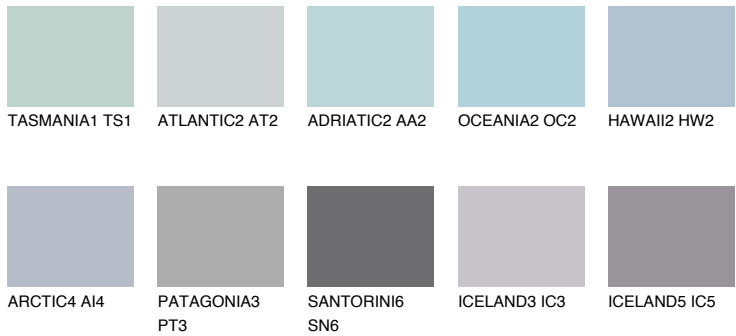

COLOUR DETAILS

AZORES3 AZ3

49% TSR 56%

Matching colours

COLOURS

INTENSE

For more information on plasters and paints, go to www.ceresit.lv

*The presented colours refer to plasters and paints offered by Ceresit. Due to the use of digital techniques, the presented colours might not represent the original ones, thus they cannot be considered as a reliable colour presentation. We recommend checking the authentic colour samples.