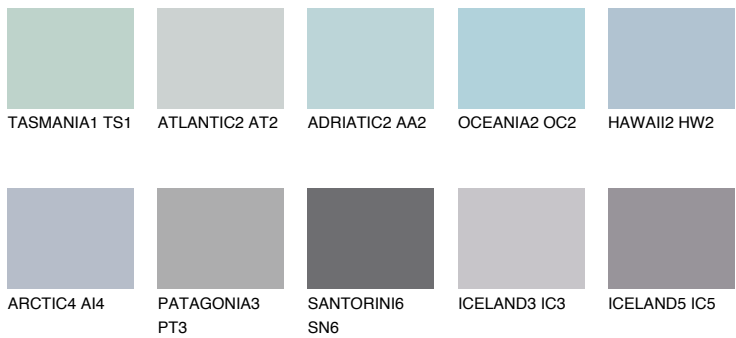

AZORES3 AZ3

49% TSR 56%

Matching colours

COLOURS

INTENSE

For more information on plasters and paints, go to www.ceresit.lv

*The presented colours refer to plasters and paints offered by Ceresit. Due to the use of digital techniques, the presented colours might not represent the original ones, thus they cannot be considered as a reliable colour presentation. We recommend checking the authentic colour samples.