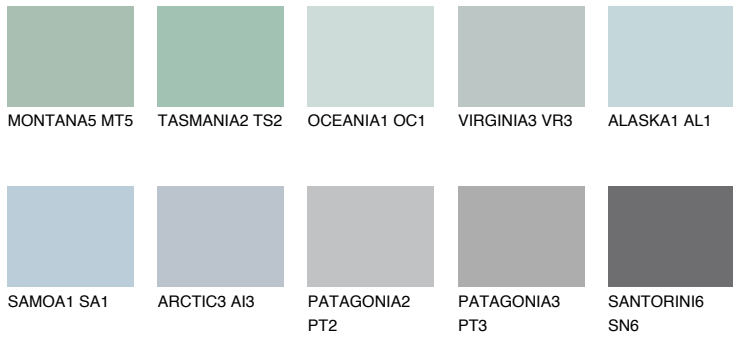

COLOUR DETAILS

TAHITI1 TH1

60% **TSR** 61%

Matching colours

COLOURS

INTENSE

For more information on plasters and paints, go to www.ceresit.lv

*The presented colours refer to plasters and paints offered by Ceresit. Due to the use of digital techniques, the presented colours might not represent the original ones, thus they cannot be considered as a reliable colour presentation. We recommend checking the authentic colour samples.