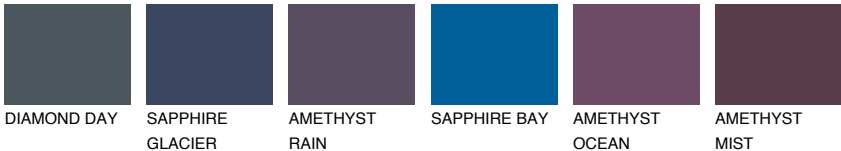

TAHITI1 TH1

60% **TSR** 61%

Matching colours

COLOURS

INTENSE

For more information on plasters and paints, go to www.ceresit.lv

*The presented colours refer to plasters and paints offered by Ceresit. Due to the use of digital techniques, the presented colours might not represent the original ones, thus they cannot be considered as a reliable colour presentation. We recommend checking the authentic colour samples.