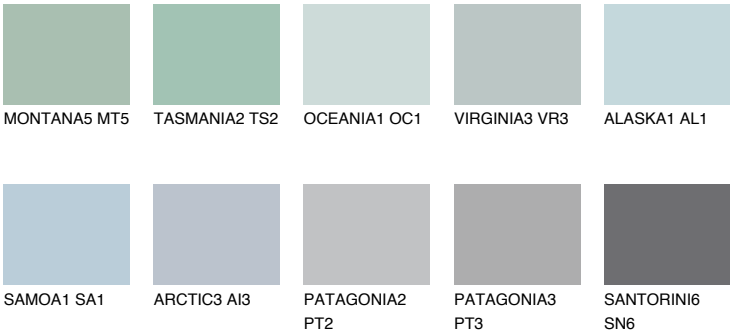

TAHITI1 TH1

60% **TSR** 61%

Matching colours

COLOURS

INTENSE

For more information on plasters and paints, go to www.ceresit.lv

*The presented colours refer to plasters and paints offered by Ceresit. Due to the use of digital techniques, the presented colours might not represent the original ones, thus they cannot be considered as a reliable colour presentation. We recommend checking the authentic colour samples.