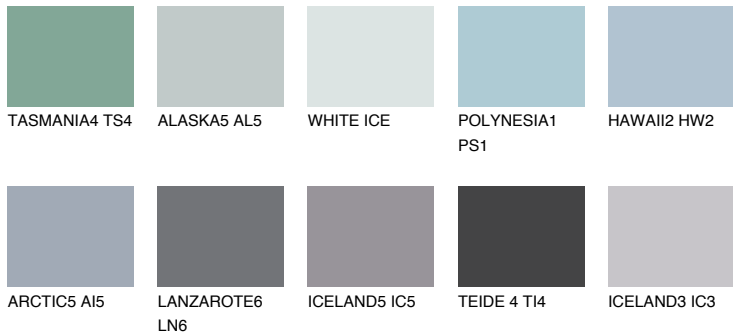

COLOUR DETAILS

AZORES4 AZ4

41% TSR 44%

Matching colours

COLOURS

INTENSE

For more information on plasters and paints, go to www.ceresit.lv

*The presented colours refer to plasters and paints offered by Ceresit. Due to the use of digital techniques, the presented colours might not represent the original ones, thus they cannot be considered as a reliable colour presentation. We recommend checking the authentic colour samples.