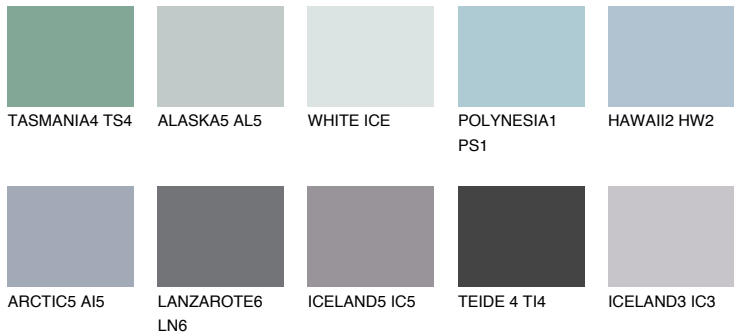

COLOUR DETAILS

AZORES4 AZ4

41% TSR 44%

Matching colours

COLOURS

INTENSE

For more information on plasters and paints, go to www.ceresit.lv

*The presented colours refer to plasters and paints offered by Ceresit. Due to the use of digital techniques, the presented colours might not represent the original ones, thus they cannot be considered as a reliable colour presentation. We recommend checking the authentic colour samples.