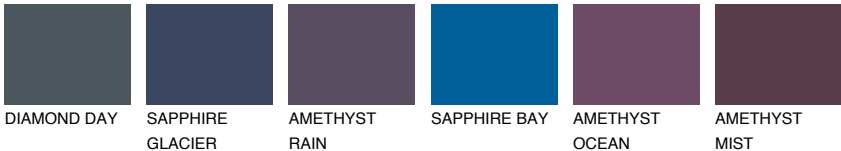

AZORES5 AZ5

33% TSR 33%

Matching colours

COLOURS

INTENSE

For more information on plasters and paints, go to www.ceresit.lv

*The presented colours refer to plasters and paints offered by Ceresit. Due to the use of digital techniques, the presented colours might not represent the original ones, thus they cannot be considered as a reliable colour presentation. We recommend checking the authentic colour samples.