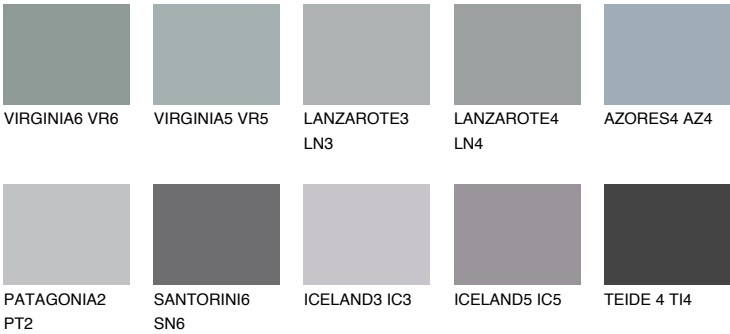

AZORES5 AZ5

33% TSR 33%

Matching colours

COLOURS

INTENSE

For more information on plasters and paints, go to www.ceresit.lv

*The presented colours refer to plasters and paints offered by Ceresit. Due to the use of digital techniques, the presented colours might not represent the original ones, thus they cannot be considered as a reliable colour presentation. We recommend checking the authentic colour samples.