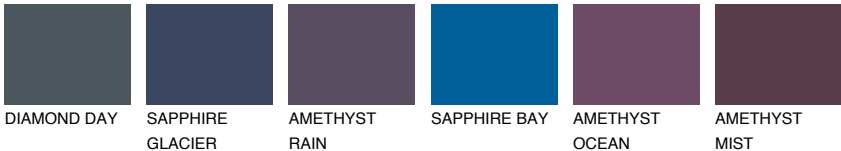

AZORES5 AZ5

33% **TSR** 33%

Matching colours

COLOURS

INTENSE

For more information on plasters and paints, go to www.ceresit.lv

*The presented colours refer to plasters and paints offered by Ceresit. Due to the use of digital techniques, the presented colours might not represent the original ones, thus they cannot be considered as a reliable colour presentation. We recommend checking the authentic colour samples.