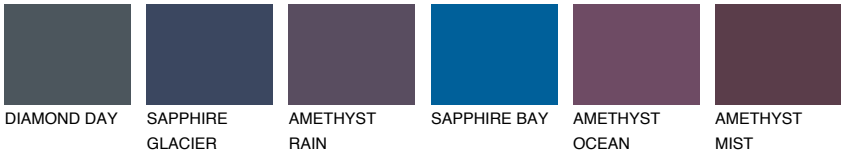

AZORES5 AZ5

33% **TSR** 33%

Matching colours

COLOURS

INTENSE

For more information on plasters and paints, go to www.ceresit.lv

*The presented colours refer to plasters and paints offered by Ceresit. Due to the use of digital techniques, the presented colours might not represent the original ones, thus they cannot be considered as a reliable colour presentation. We recommend checking the authentic colour samples.