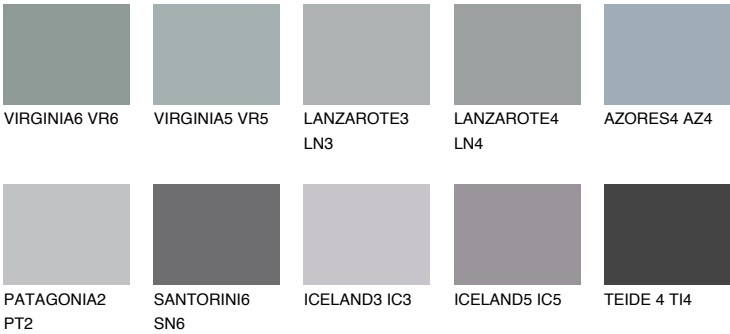

## AZORES5 AZ5

33% **TSR** 33%

### Matching colours

#### COLOURS

#### INTENSE

For more information on plasters and paints, go to [www.ceresit.lv](http://www.ceresit.lv)

\*The presented colours refer to plasters and paints offered by Ceresit. Due to the use of digital techniques, the presented colours might not represent the original ones, thus they cannot be considered as a reliable colour presentation. We recommend checking the authentic colour samples.