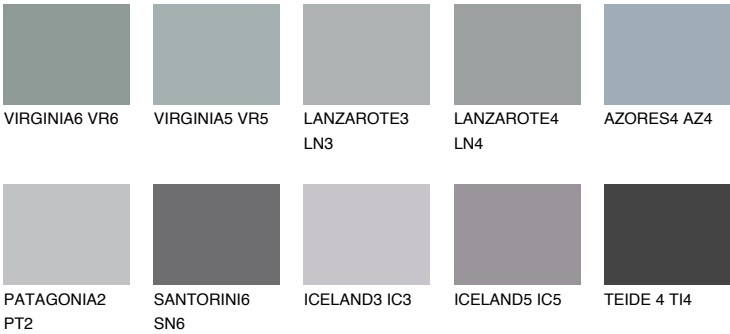

AZORES5 AZ5

33% **TSR** 33%

Matching colours

COLOURS

INTENSE

For more information on plasters and paints, go to www.ceresit.lv

*The presented colours refer to plasters and paints offered by Ceresit. Due to the use of digital techniques, the presented colours might not represent the original ones, thus they cannot be considered as a reliable colour presentation. We recommend checking the authentic colour samples.