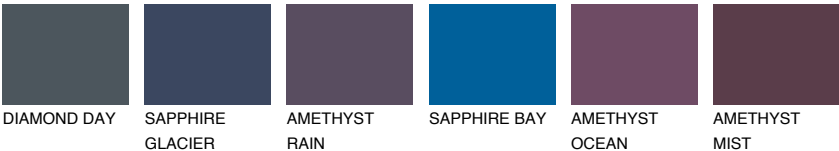

AZORES6 AZ6

☀ 23%   **TSR 23%**

Matching colours

COLOURS

INTENSE

For more information on plasters and paints, go to www.ceresit.lv

*The presented colours refer to plasters and paints offered by Ceresit. Due to the use of digital techniques, the presented colours might not represent the original ones, thus they cannot be considered as a reliable colour presentation. We recommend checking the authentic colour samples.