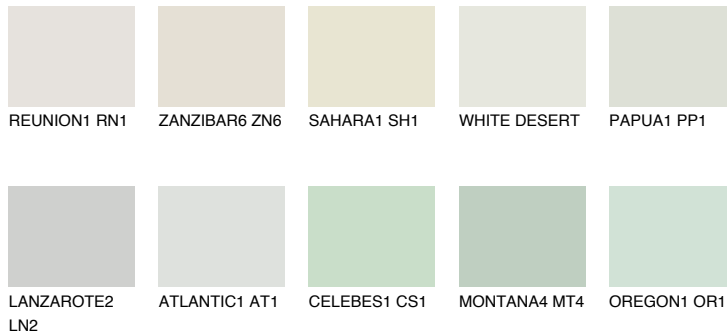

COLOUR DETAILS

LANZAROTE1 LN1

75% TSR 73%

Matching colours

COLOURS

INTENSE

For more information on plasters and paints, go to www.ceresit.lv

*The presented colours refer to plasters and paints offered by Ceresit. Due to the use of digital techniques, the presented colours might not represent the original ones, thus they cannot be considered as a reliable colour presentation. We recommend checking the authentic colour samples.