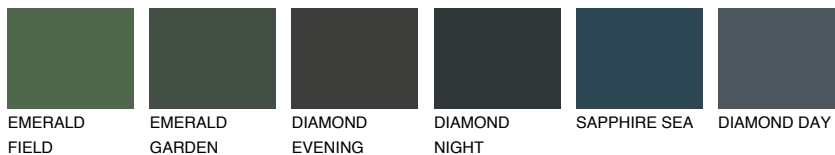

COLOUR DETAILS

LANZAROTE1 LN1

75% TSR 73%

Matching colours

COLOURS

INTENSE

For more information on plasters and paints, go to www.ceresit.lv

*The presented colours refer to plasters and paints offered by Ceresit. Due to the use of digital techniques, the presented colours might not represent the original ones, thus they cannot be considered as a reliable colour presentation. We recommend checking the authentic colour samples.