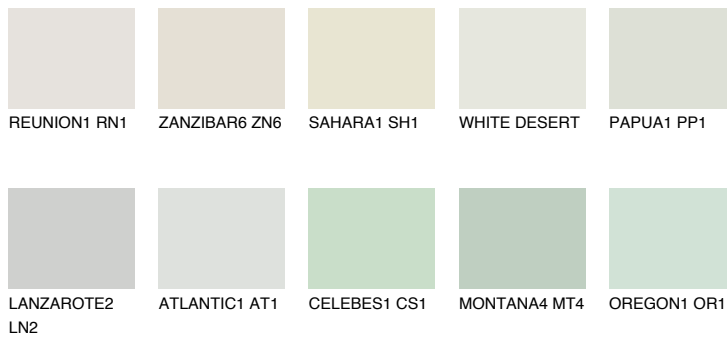

# COLOUR DETAILS

### Matching colours

#### COLOURS

#### INTENSE

For more information on plasters and paints, go to [www.ceresit.lv](http://www.ceresit.lv)

\*The presented colours refer to plasters and paints offered by Ceresit. Due to the use of digital techniques, the presented colours might not represent the original ones, thus they cannot be considered as a reliable colour presentation. We recommend checking the authentic colour samples.