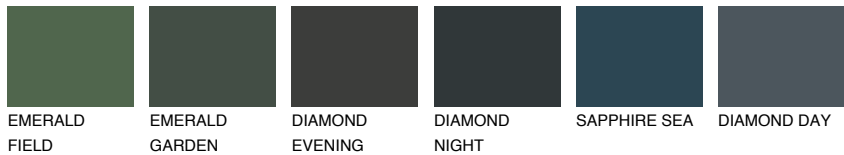

COLOUR DETAILS

LANZAROTE1 LN1

75% TSR 73%

Matching colours

COLOURS

INTENSE

For more information on plasters and paints, go to www.ceresit.lv

*The presented colours refer to plasters and paints offered by Ceresit. Due to the use of digital techniques, the presented colours might not represent the original ones, thus they cannot be considered as a reliable colour presentation. We recommend checking the authentic colour samples.