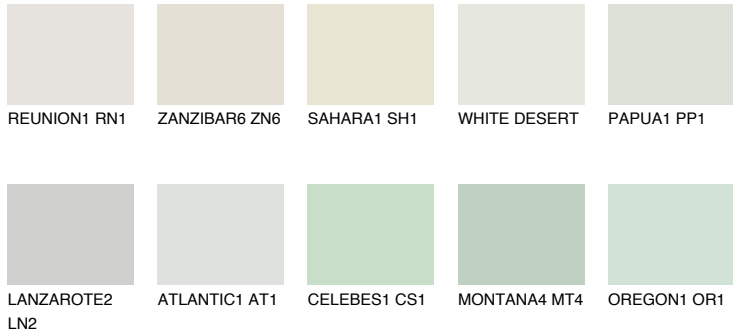

COLOUR DETAILS

LANZAROTE1 LN1

75% TSR 73%

Matching colours

COLOURS

INTENSE

For more information on plasters and paints, go to www.ceresit.lv

*The presented colours refer to plasters and paints offered by Ceresit. Due to the use of digital techniques, the presented colours might not represent the original ones, thus they cannot be considered as a reliable colour presentation. We recommend checking the authentic colour samples.