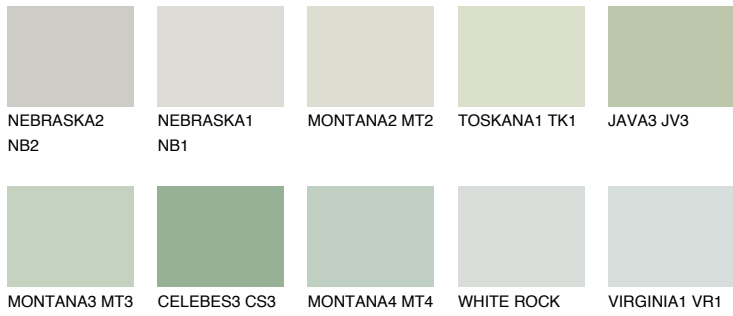

COLOUR DETAILS

LANZAROTE2 LN2

63% **TSR** 59%

Matching colours

COLOURS

INTENSE

For more information on plasters and paints, go to www.ceresit.lv

*The presented colours refer to plasters and paints offered by Ceresit. Due to the use of digital techniques, the presented colours might not represent the original ones, thus they cannot be considered as a reliable colour presentation. We recommend checking the authentic colour samples.