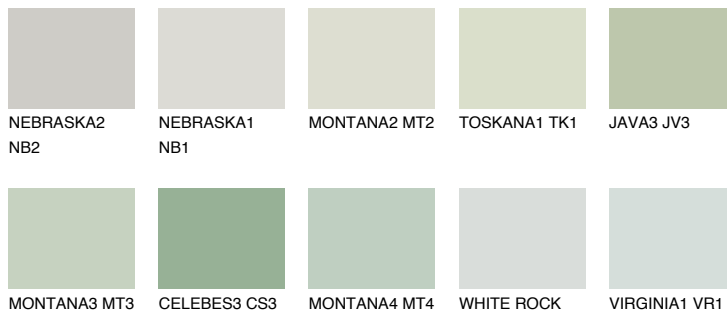

COLOUR DETAILS

LANZAROTE2 LN2

63% **TSR** 59%

Matching colours

COLOURS

INTENSE

For more information on plasters and paints, go to www.ceresit.lv

*The presented colours refer to plasters and paints offered by Ceresit. Due to the use of digital techniques, the presented colours might not represent the original ones, thus they cannot be considered as a reliable colour presentation. We recommend checking the authentic colour samples.