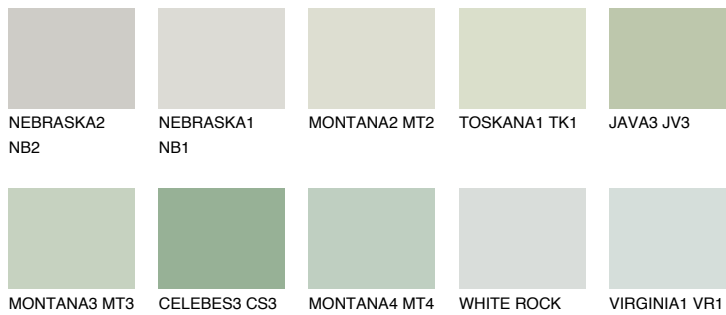

COLOUR DETAILS

LANZAROTE2 LN2

63% **TSR** 59%

Matching colours

COLOURS

INTENSE

For more information on plasters and paints, go to www.ceresit.lv

*The presented colours refer to plasters and paints offered by Ceresit. Due to the use of digital techniques, the presented colours might not represent the original ones, thus they cannot be considered as a reliable colour presentation. We recommend checking the authentic colour samples.