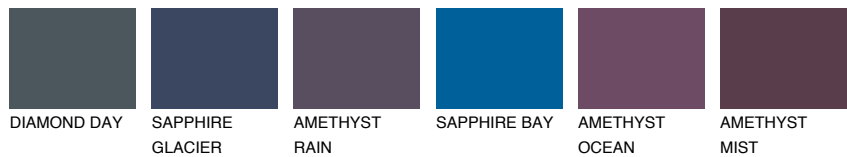

COLOUR DETAILS

LANZAROTE3 LN3

44% TSR 40%

Matching colours

COLOURS

INTENSE

For more information on plasters and paints, go to www.ceresit.lv

*The presented colours refer to plasters and paints offered by Ceresit. Due to the use of digital techniques, the presented colours might not represent the original ones, thus they cannot be considered as a reliable colour presentation. We recommend checking the authentic colour samples.