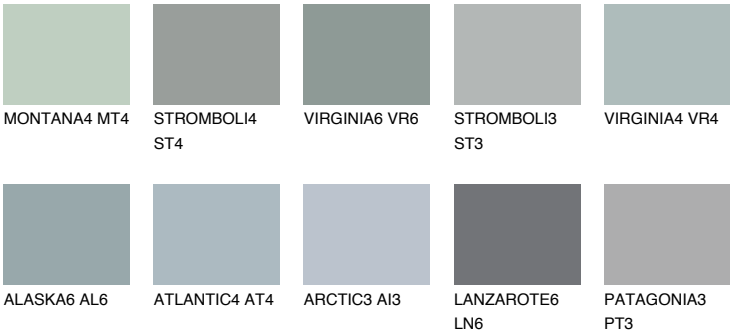

LANZAROTE3 LN3

44% TSR 40%

Matching colours

COLOURS

INTENSE

For more information on plasters and paints, go to www.ceresit.lv

*The presented colours refer to plasters and paints offered by Ceresit. Due to the use of digital techniques, the presented colours might not represent the original ones, thus they cannot be considered as a reliable colour presentation. We recommend checking the authentic colour samples.