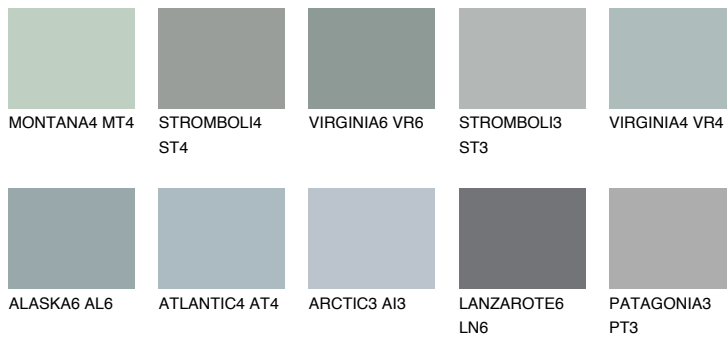

COLOUR DETAILS

LANZAROTE3 LN3

44% TSR 40%

Matching colours

COLOURS

INTENSE

For more information on plasters and paints, go to www.ceresit.lv

*The presented colours refer to plasters and paints offered by Ceresit. Due to the use of digital techniques, the presented colours might not represent the original ones, thus they cannot be considered as a reliable colour presentation. We recommend checking the authentic colour samples.