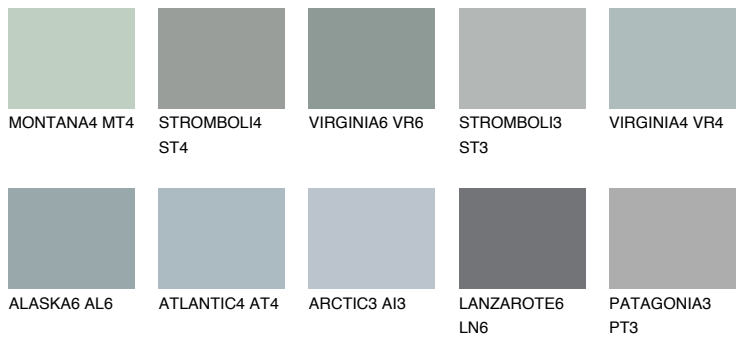

COLOUR DETAILS

LANZAROTE3 LN3

44% TSR 40%

Matching colours

COLOURS

INTENSE

For more information on plasters and paints, go to www.ceresit.lv

*The presented colours refer to plasters and paints offered by Ceresit. Due to the use of digital techniques, the presented colours might not represent the original ones, thus they cannot be considered as a reliable colour presentation. We recommend checking the authentic colour samples.