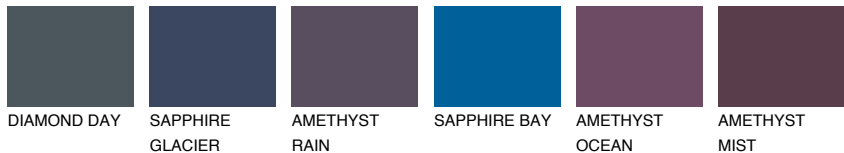

COLOUR DETAILS

LANZAROTE3 LN3

44% TSR 40%

Matching colours

COLOURS

INTENSE

For more information on plasters and paints, go to www.ceresit.lv

*The presented colours refer to plasters and paints offered by Ceresit. Due to the use of digital techniques, the presented colours might not represent the original ones, thus they cannot be considered as a reliable colour presentation. We recommend checking the authentic colour samples.