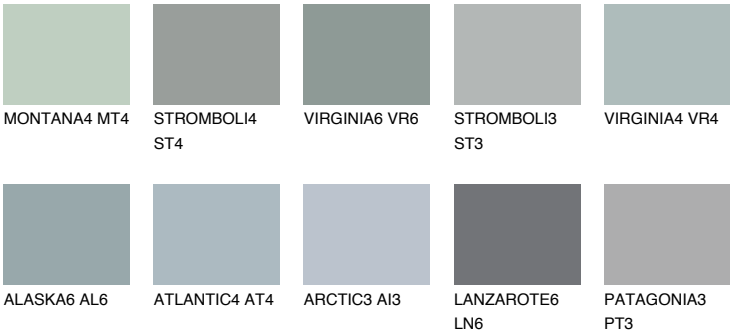

LANZAROTE3 LN3

44% **TSR** 40%

Matching colours

COLOURS

INTENSE

For more information on plasters and paints, go to www.ceresit.lv

*The presented colours refer to plasters and paints offered by Ceresit. Due to the use of digital techniques, the presented colours might not represent the original ones, thus they cannot be considered as a reliable colour presentation. We recommend checking the authentic colour samples.