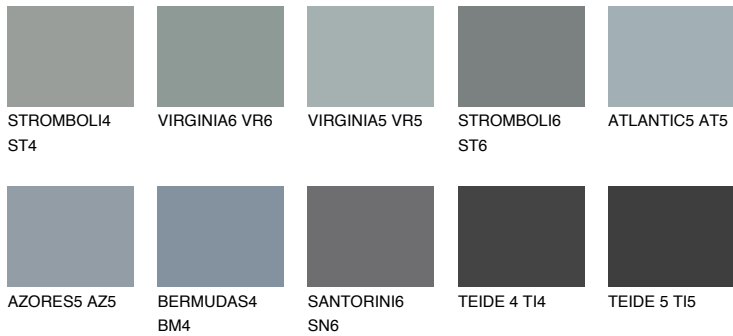

COLOUR DETAILS

LANZAROTE4 LN4

☀ 35% **TSR 32%**

Matching colours

COLOURS

INTENSE

For more information on plasters and paints, go to www.ceresit.lv

*The presented colours refer to plasters and paints offered by Ceresit. Due to the use of digital techniques, the presented colours might not represent the original ones, thus they cannot be considered as a reliable colour presentation. We recommend checking the authentic colour samples.