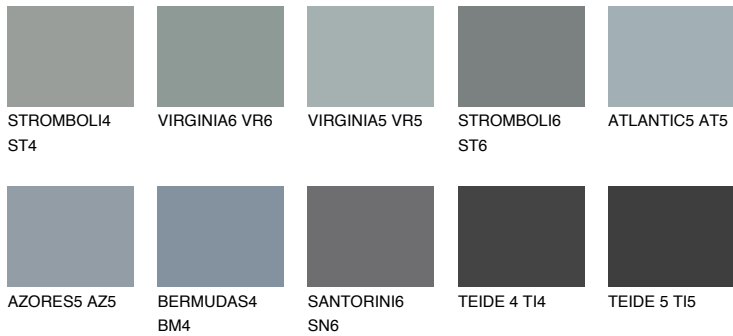

COLOUR DETAILS

LANZAROTE4 LN4

☀ 35% **TSR** 32%

Matching colours

COLOURS

INTENSE

For more information on plasters and paints, go to www.ceresit.lv

*The presented colours refer to plasters and paints offered by Ceresit. Due to the use of digital techniques, the presented colours might not represent the original ones, thus they cannot be considered as a reliable colour presentation. We recommend checking the authentic colour samples.