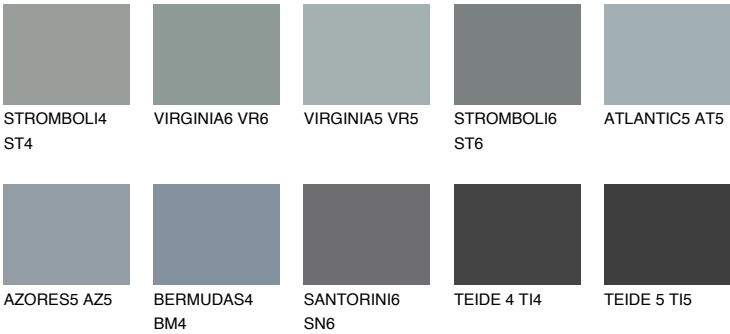

## LANZAROTE4 LN4

☀ 35%    **TSR** 32%

### Matching colours

#### COLOURS

#### INTENSE

For more information on plasters and paints, go to [www.ceresit.lv](http://www.ceresit.lv)

\*The presented colours refer to plasters and paints offered by Ceresit. Due to the use of digital techniques, the presented colours might not represent the original ones, thus they cannot be considered as a reliable colour presentation. We recommend checking the authentic colour samples.