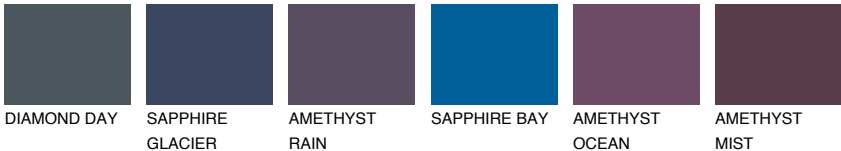

LANZAROTE4 LN4

☀ 35% **TSR** 32%

Matching colours

COLOURS

INTENSE

For more information on plasters and paints, go to www.ceresit.lv

*The presented colours refer to plasters and paints offered by Ceresit. Due to the use of digital techniques, the presented colours might not represent the original ones, thus they cannot be considered as a reliable colour presentation. We recommend checking the authentic colour samples.