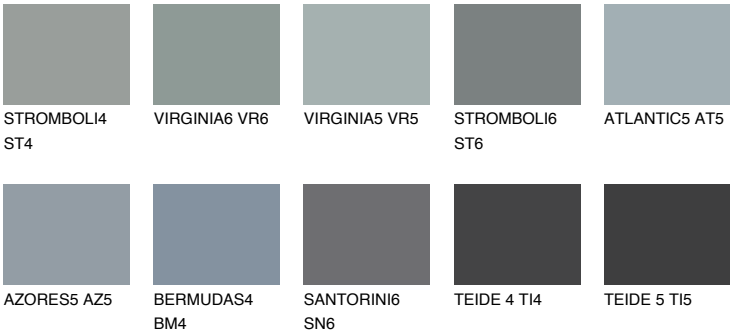

LANZAROTE4 LN4

☀ 35% **TSR 32%**

Matching colours

COLOURS

INTENSE

For more information on plasters and paints, go to www.ceresit.lv

*The presented colours refer to plasters and paints offered by Ceresit. Due to the use of digital techniques, the presented colours might not represent the original ones, thus they cannot be considered as a reliable colour presentation. We recommend checking the authentic colour samples.