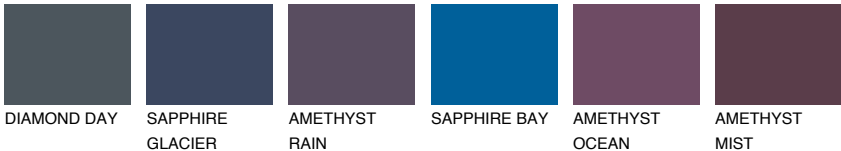

LANZAROTE4 LN4

☀ 35%   **TSR** 32%

Matching colours

COLOURS

INTENSE

For more information on plasters and paints, go to www.ceresit.lv

*The presented colours refer to plasters and paints offered by Ceresit. Due to the use of digital techniques, the presented colours might not represent the original ones, thus they cannot be considered as a reliable colour presentation. We recommend checking the authentic colour samples.