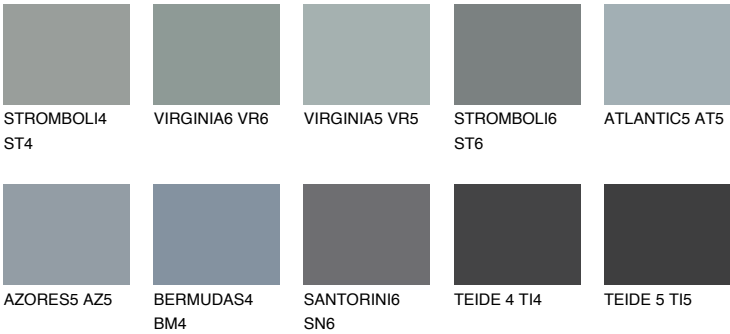

LANZAROTE4 LN4

☀ 35% **TSR** 32%

Matching colours

COLOURS

INTENSE

For more information on plasters and paints, go to www.ceresit.lv

*The presented colours refer to plasters and paints offered by Ceresit. Due to the use of digital techniques, the presented colours might not represent the original ones, thus they cannot be considered as a reliable colour presentation. We recommend checking the authentic colour samples.