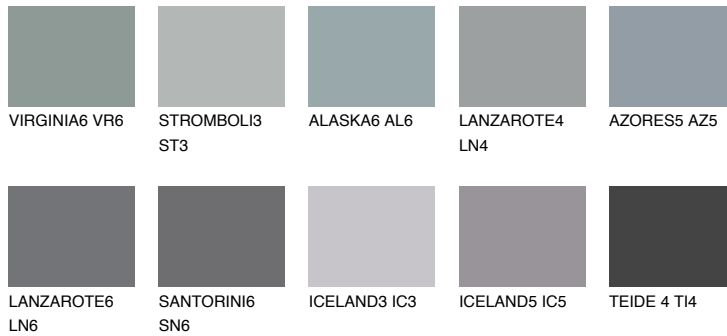

COLOUR DETAILS

LANZAROTE5 LN5

☀ 25% **TSR** 23%

Matching colours

COLOURS

INTENSE

For more information on plasters and paints, go to www.ceresit.lv

*The presented colours refer to plasters and paints offered by Ceresit. Due to the use of digital techniques, the presented colours might not represent the original ones, thus they cannot be considered as a reliable colour presentation. We recommend checking the authentic colour samples.