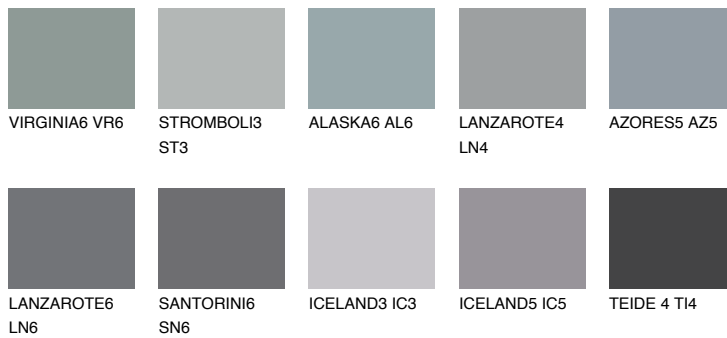

LANZAROTE5 LN5

☀ 25% **TSR** 23%

Matching colours

COLOURS

INTENSE

For more information on plasters and paints, go to www.ceresit.lv

*The presented colours refer to plasters and paints offered by Ceresit. Due to the use of digital techniques, the presented colours might not represent the original ones, thus they cannot be considered as a reliable colour presentation. We recommend checking the authentic colour samples.