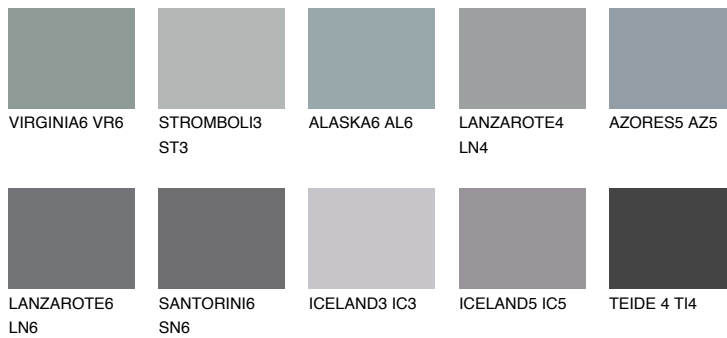

## LANZAROTE5 LN5

☀ 25%    **TSR** 23%

### Matching colours

#### COLOURS

#### INTENSE

For more information on plasters and paints, go to [www.ceresit.lv](http://www.ceresit.lv)

\*The presented colours refer to plasters and paints offered by Ceresit. Due to the use of digital techniques, the presented colours might not represent the original ones, thus they cannot be considered as a reliable colour presentation. We recommend checking the authentic colour samples.