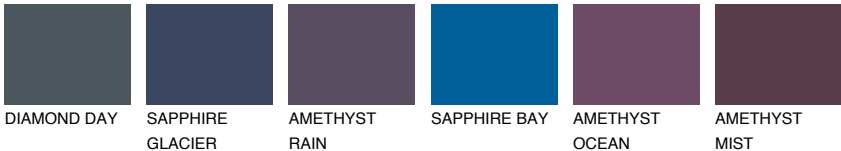

LANZAROTE5 LN5

☀ 25% **TSR** 23%

Matching colours

COLOURS

INTENSE

For more information on plasters and paints, go to www.ceresit.lv

*The presented colours refer to plasters and paints offered by Ceresit. Due to the use of digital techniques, the presented colours might not represent the original ones, thus they cannot be considered as a reliable colour presentation. We recommend checking the authentic colour samples.