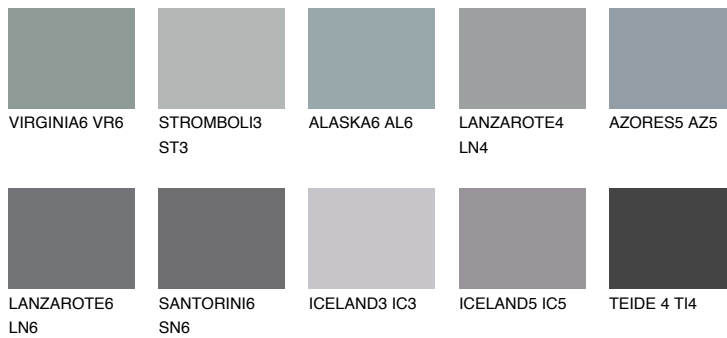

COLOUR DETAILS

LANZAROTE5 LN5

☀ 25% **TSR 23%**

Matching colours

COLOURS

INTENSE

For more information on plasters and paints, go to www.ceresit.lv

*The presented colours refer to plasters and paints offered by Ceresit. Due to the use of digital techniques, the presented colours might not represent the original ones, thus they cannot be considered as a reliable colour presentation. We recommend checking the authentic colour samples.