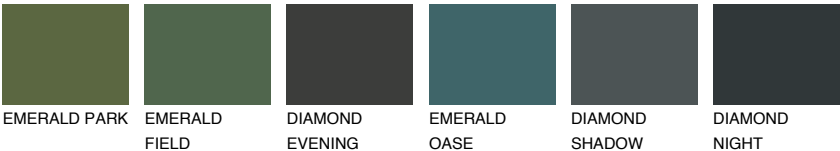

ANTARCTICA1 AN1

81% **TSR** 71%

Matching colours

COLOURS

INTENSE

For more information on plasters and paints, go to www.ceresit.lv

*The presented colours refer to plasters and paints offered by Ceresit. Due to the use of digital techniques, the presented colours might not represent the original ones, thus they cannot be considered as a reliable colour presentation. We recommend checking the authentic colour samples.