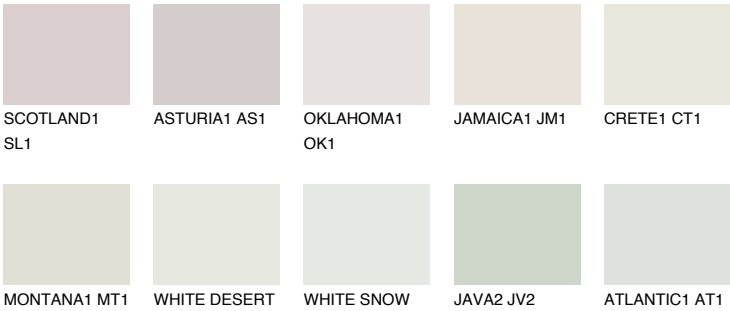

ANTARCTICA1 AN1

81% **TSR** 71%

Matching colours

COLOURS

INTENSE

For more information on plasters and paints, go to www.ceresit.lv

*The presented colours refer to plasters and paints offered by Ceresit. Due to the use of digital techniques, the presented colours might not represent the original ones, thus they cannot be considered as a reliable colour presentation. We recommend checking the authentic colour samples.