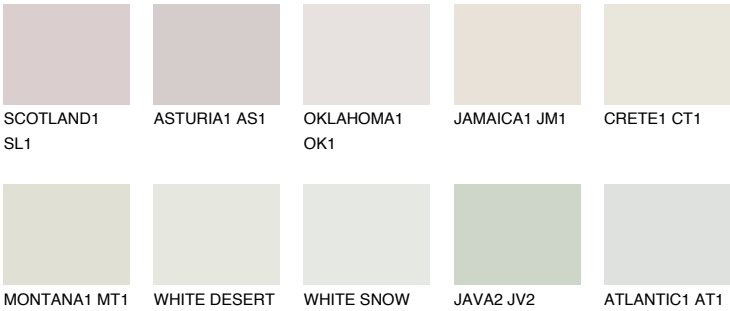

ANARCTICA1 AN1

81% **TSR** 71%

Matching colours

COLOURS

INTENSE

For more information on plasters and paints, go to www.ceresit.lv

*The presented colours refer to plasters and paints offered by Ceresit. Due to the use of digital techniques, the presented colours might not represent the original ones, thus they cannot be considered as a reliable colour presentation. We recommend checking the authentic colour samples.