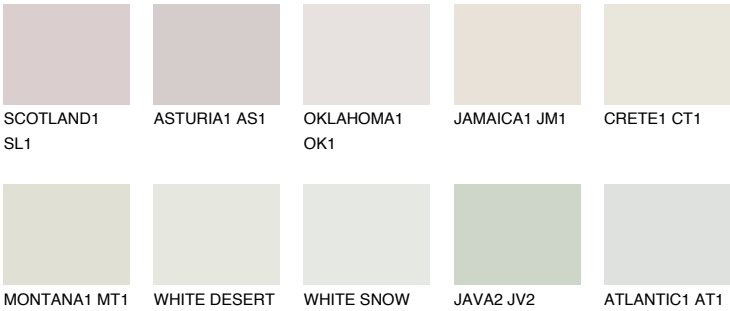

## ANTARCTICA1 AN1

81% **TSR** 71%

### Matching colours

#### COLOURS

#### INTENSE

For more information on plasters and paints, go to [www.ceresit.lv](http://www.ceresit.lv)

\*The presented colours refer to plasters and paints offered by Ceresit. Due to the use of digital techniques, the presented colours might not represent the original ones, thus they cannot be considered as a reliable colour presentation. We recommend checking the authentic colour samples.