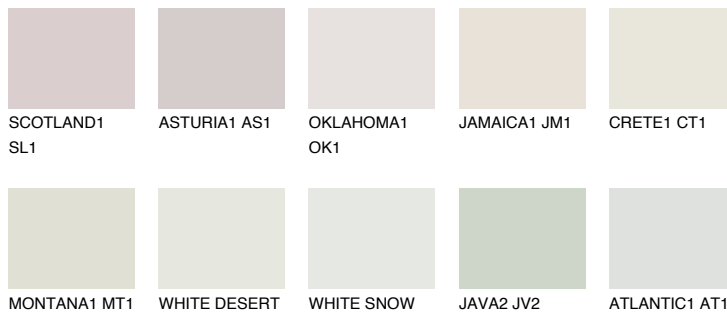

ANTARCTICA1 AN1

81% **TSR** 71%

Matching colours

COLOURS

INTENSE

For more information on plasters and paints, go to www.ceresit.lv

*The presented colours refer to plasters and paints offered by Ceresit. Due to the use of digital techniques, the presented colours might not represent the original ones, thus they cannot be considered as a reliable colour presentation. We recommend checking the authentic colour samples.