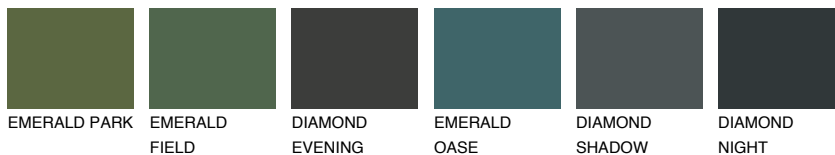

ANTARCTICA1 AN1

81% **TSR** 71%

Matching colours

COLOURS

INTENSE

For more information on plasters and paints, go to www.ceresit.lv

*The presented colours refer to plasters and paints offered by Ceresit. Due to the use of digital techniques, the presented colours might not represent the original ones, thus they cannot be considered as a reliable colour presentation. We recommend checking the authentic colour samples.