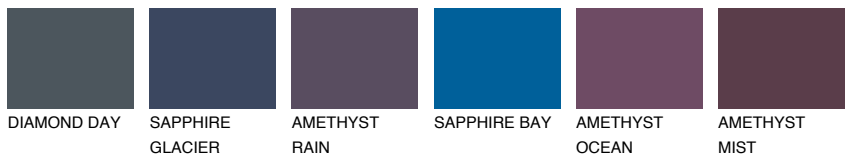

COLOUR DETAILS

TAHITI2 TH2

45% TSR 46%

Matching colours

COLOURS

INTENSE

For more information on plasters and paints, go to www.ceresit.lv

*The presented colours refer to plasters and paints offered by Ceresit. Due to the use of digital techniques, the presented colours might not represent the original ones, thus they cannot be considered as a reliable colour presentation. We recommend checking the authentic colour samples.