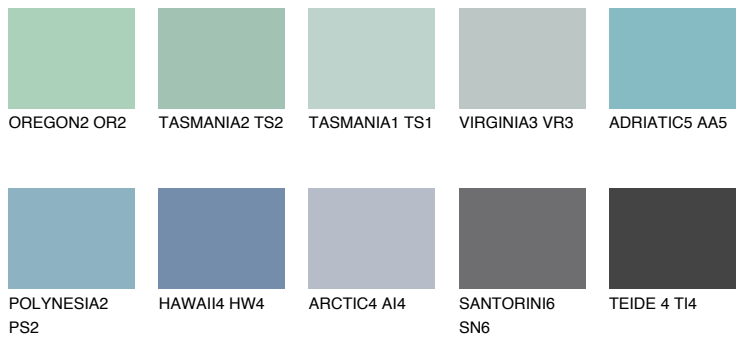

COLOUR DETAILS

TAHITI2 TH2

45% **TSR** 46%

Matching colours

COLOURS

INTENSE

For more information on plasters and paints, go to www.ceresit.lv

*The presented colours refer to plasters and paints offered by Ceresit. Due to the use of digital techniques, the presented colours might not represent the original ones, thus they cannot be considered as a reliable colour presentation. We recommend checking the authentic colour samples.