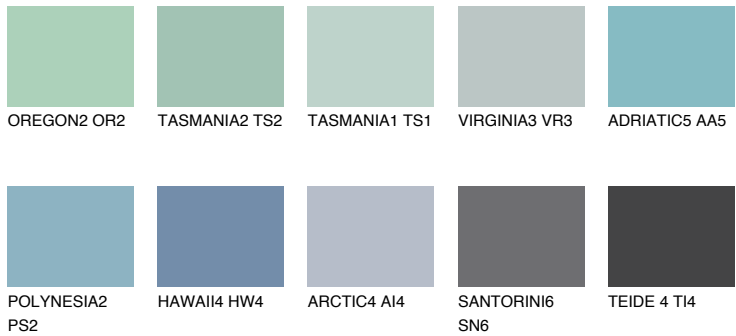

COLOUR DETAILS

TAHITI2 TH2

45% TSR 46%

Matching colours

COLOURS

INTENSE

For more information on plasters and paints, go to www.ceresit.lv

*The presented colours refer to plasters and paints offered by Ceresit. Due to the use of digital techniques, the presented colours might not represent the original ones, thus they cannot be considered as a reliable colour presentation. We recommend checking the authentic colour samples.