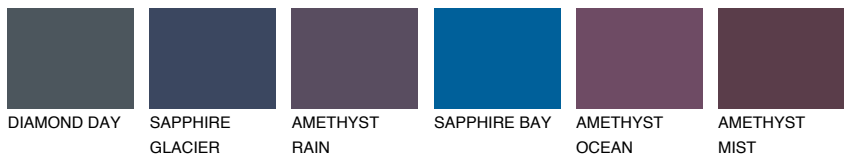

COLOUR DETAILS

TAHITI2 TH2

45% **TSR** 46%

Matching colours

COLOURS

INTENSE

For more information on plasters and paints, go to www.ceresit.lv

*The presented colours refer to plasters and paints offered by Ceresit. Due to the use of digital techniques, the presented colours might not represent the original ones, thus they cannot be considered as a reliable colour presentation. We recommend checking the authentic colour samples.