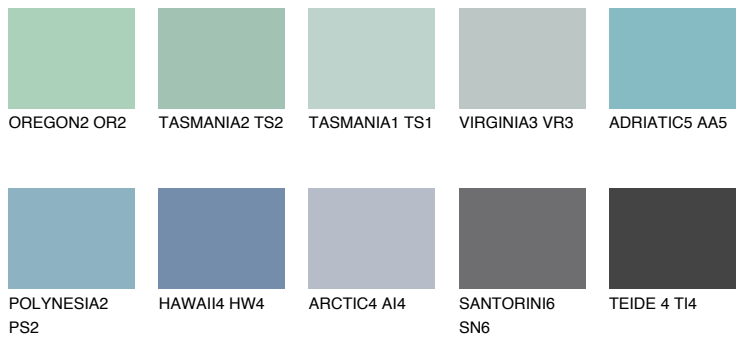

COLOUR DETAILS

TAHITI2 TH2

45% TSR 46%

Matching colours

COLOURS

INTENSE

For more information on plasters and paints, go to www.ceresit.lv

*The presented colours refer to plasters and paints offered by Ceresit. Due to the use of digital techniques, the presented colours might not represent the original ones, thus they cannot be considered as a reliable colour presentation. We recommend checking the authentic colour samples.