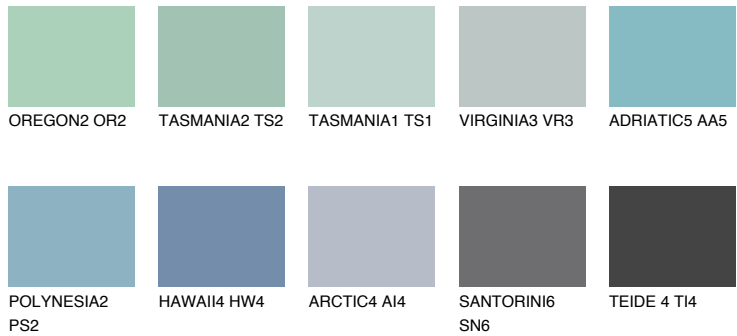

COLOUR DETAILS

TAHITI2 TH2

45% TSR 46%

Matching colours

COLOURS

INTENSE

For more information on plasters and paints, go to www.ceresit.lv

*The presented colours refer to plasters and paints offered by Ceresit. Due to the use of digital techniques, the presented colours might not represent the original ones, thus they cannot be considered as a reliable colour presentation. We recommend checking the authentic colour samples.