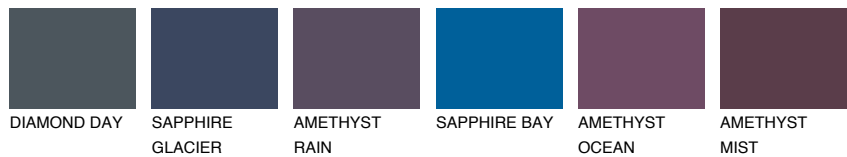

COLOUR DETAILS

TAHITI2 TH2

45% TSR 46%

Matching colours

COLOURS

INTENSE

For more information on plasters and paints, go to www.ceresit.lv

*The presented colours refer to plasters and paints offered by Ceresit. Due to the use of digital techniques, the presented colours might not represent the original ones, thus they cannot be considered as a reliable colour presentation. We recommend checking the authentic colour samples.