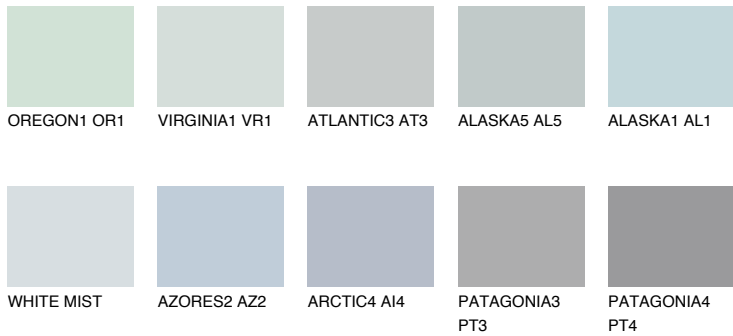

COLOUR DETAILS

ANTARCTICA2 AN2

71% TSR 64%

Matching colours

COLOURS

INTENSE

For more information on plasters and paints, go to www.ceresit.lv

*The presented colours refer to plasters and paints offered by Ceresit. Due to the use of digital techniques, the presented colours might not represent the original ones, thus they cannot be considered as a reliable colour presentation. We recommend checking the authentic colour samples.