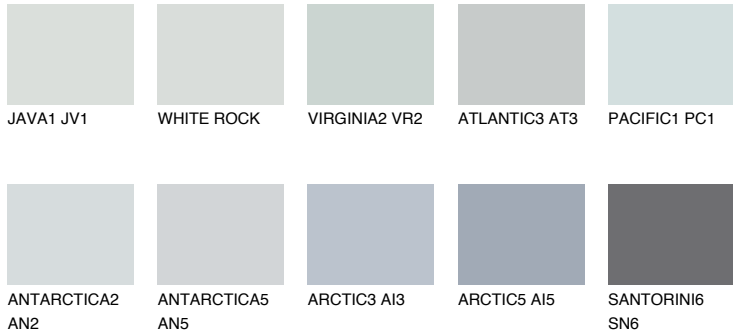

COLOUR DETAILS

ANTARCTICA3 AN3

69% **TSR** 64%

Matching colours

COLOURS

INTENSE

For more information on plasters and paints, go to www.ceresit.lv

*The presented colours refer to plasters and paints offered by Ceresit. Due to the use of digital techniques, the presented colours might not represent the original ones, thus they cannot be considered as a reliable colour presentation. We recommend checking the authentic colour samples.