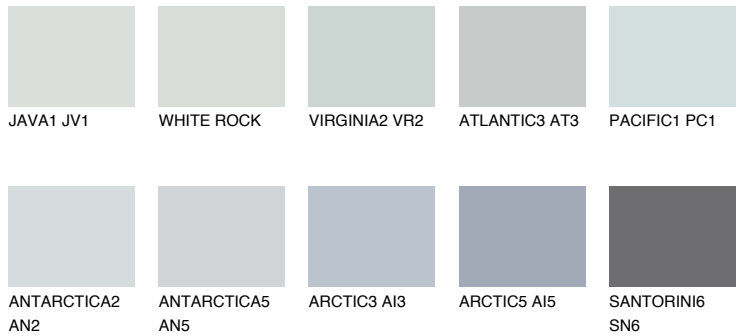

COLOUR DETAILS

ANTARCTICA3 AN3

69% **TSR** 64%

Matching colours

COLOURS

INTENSE

For more information on plasters and paints, go to www.ceresit.lv

*The presented colours refer to plasters and paints offered by Ceresit. Due to the use of digital techniques, the presented colours might not represent the original ones, thus they cannot be considered as a reliable colour presentation. We recommend checking the authentic colour samples.