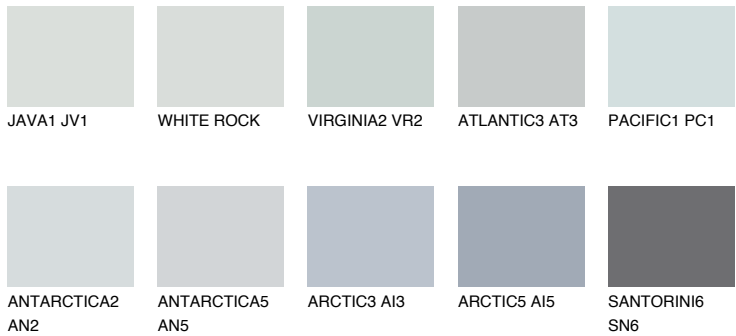

COLOUR DETAILS

ANTARCTICA3 AN3

69% **TSR** 64%

Matching colours

COLOURS

INTENSE

For more information on plasters and paints, go to www.ceresit.lv

*The presented colours refer to plasters and paints offered by Ceresit. Due to the use of digital techniques, the presented colours might not represent the original ones, thus they cannot be considered as a reliable colour presentation. We recommend checking the authentic colour samples.