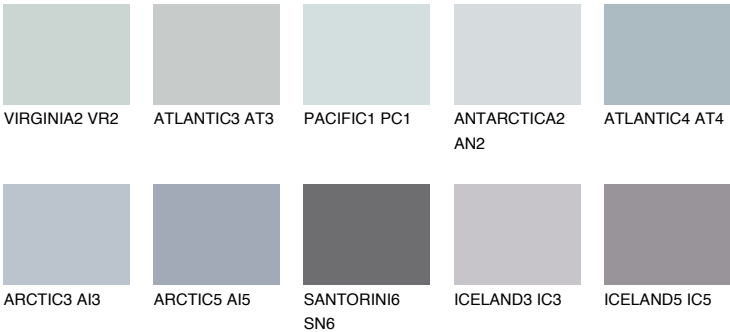

ANTARCTICA5 AN5

66% **TSR** 59%

Matching colours

COLOURS

INTENSE

For more information on plasters and paints, go to www.ceresit.lv

*The presented colours refer to plasters and paints offered by Ceresit. Due to the use of digital techniques, the presented colours might not represent the original ones, thus they cannot be considered as a reliable colour presentation. We recommend checking the authentic colour samples.