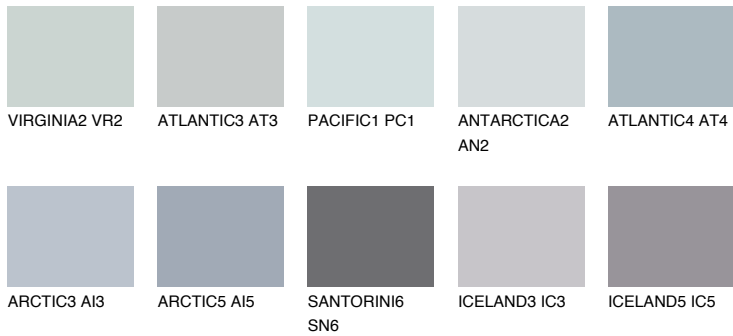

COLOUR DETAILS

ANTARCTICA5 AN5

66% **TSR** 59%

Matching colours

COLOURS

INTENSE

For more information on plasters and paints, go to www.ceresit.lv

*The presented colours refer to plasters and paints offered by Ceresit. Due to the use of digital techniques, the presented colours might not represent the original ones, thus they cannot be considered as a reliable colour presentation. We recommend checking the authentic colour samples.