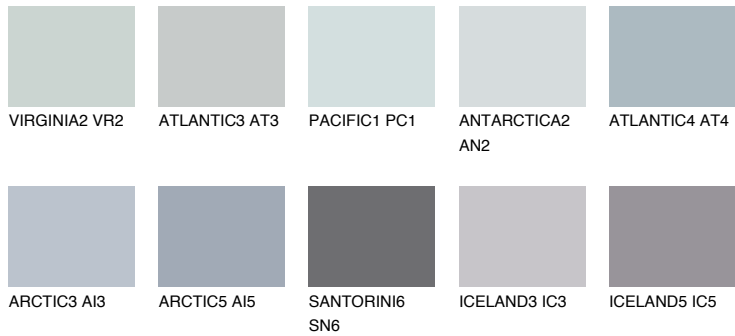

COLOUR DETAILS

ANTARCTICA5 AN5

66% **TSR** 59%

Matching colours

COLOURS

INTENSE

For more information on plasters and paints, go to www.ceresit.lv

*The presented colours refer to plasters and paints offered by Ceresit. Due to the use of digital techniques, the presented colours might not represent the original ones, thus they cannot be considered as a reliable colour presentation. We recommend checking the authentic colour samples.