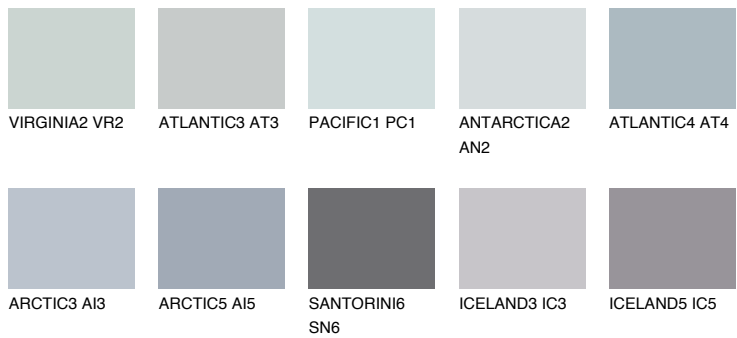

COLOUR DETAILS

ANTARCTICA5 AN5

66% **TSR** 59%

Matching colours

COLOURS

INTENSE

For more information on plasters and paints, go to www.ceresit.lv

*The presented colours refer to plasters and paints offered by Ceresit. Due to the use of digital techniques, the presented colours might not represent the original ones, thus they cannot be considered as a reliable colour presentation. We recommend checking the authentic colour samples.