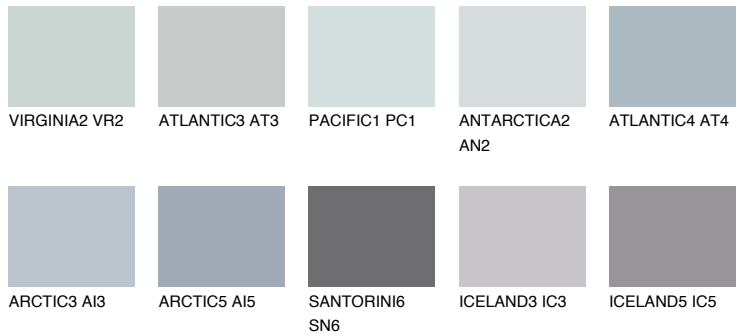

COLOUR DETAILS

ANTARCTICA5 AN5

66% **TSR** 59%

Matching colours

COLOURS

INTENSE

For more information on plasters and paints, go to www.ceresit.lv

*The presented colours refer to plasters and paints offered by Ceresit. Due to the use of digital techniques, the presented colours might not represent the original ones, thus they cannot be considered as a reliable colour presentation. We recommend checking the authentic colour samples.