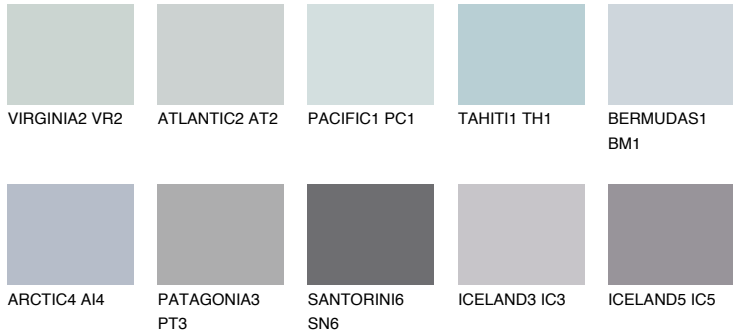

# COLOUR DETAILS

## ANTARCTICA6 AN6

65% **TSR** 62%

### Matching colours

#### COLOURS