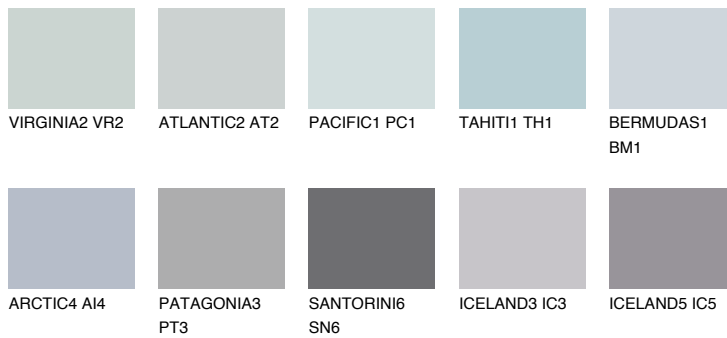

COLOUR DETAILS

ANTARCTICA6 AN6

65% **TSR** 62%

Matching colours

COLOURS

INTENSE

For more information on plasters and paints, go to www.ceresit.lv

*The presented colours refer to plasters and paints offered by Ceresit. Due to the use of digital techniques, the presented colours might not represent the original ones, thus they cannot be considered as a reliable colour presentation. We recommend checking the authentic colour samples.