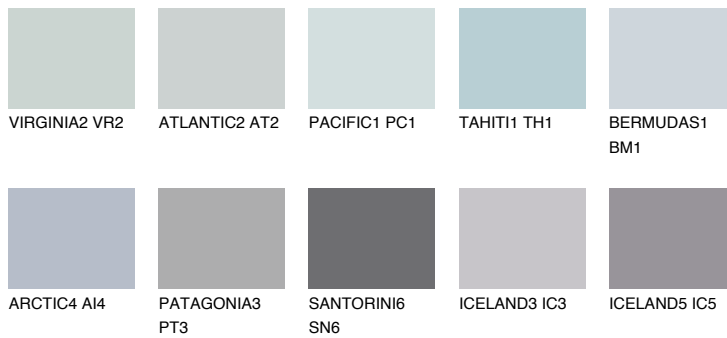

# COLOUR DETAILS

## ANTARCTICA6 AN6

65% **TSR** 62%

### Matching colours

#### COLOURS