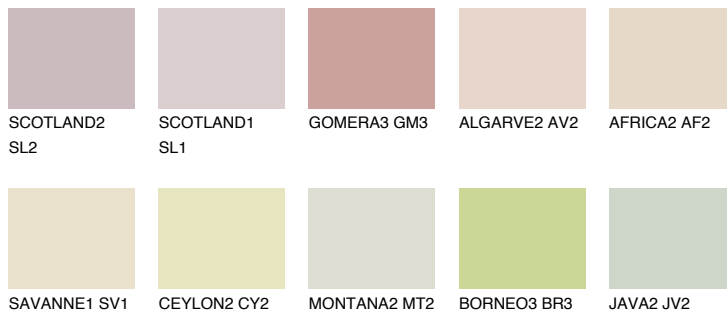

# COLOUR DETAILS

## BARBADOS1 BA1

72% TSR 70%

### Matching colours

#### COLOURS