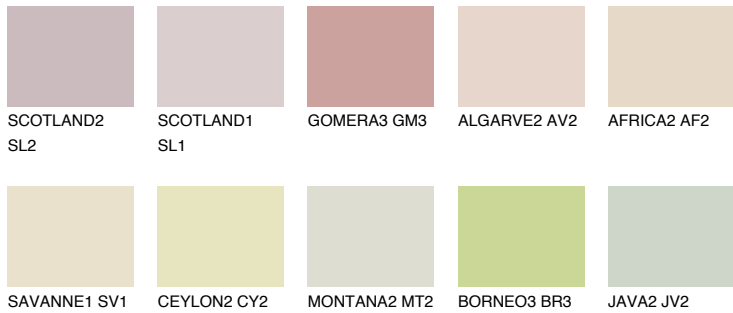

COLOUR DETAILS

BARBADOS1 BA1

72% TSR 70%

Matching colours

COLOURS

INTENSE

For more information on plasters and paints, go to www.ceresit.lv

*The presented colours refer to plasters and paints offered by Ceresit. Due to the use of digital techniques, the presented colours might not represent the original ones, thus they cannot be considered as a reliable colour presentation. We recommend checking the authentic colour samples.