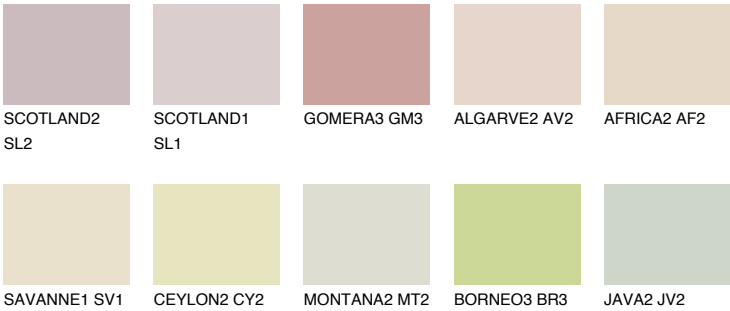

BARBADOS1 BA1

72% TSR 70%

Matching colours

COLOURS

INTENSE

For more information on plasters and paints, go to www.ceresit.lv

*The presented colours refer to plasters and paints offered by Ceresit. Due to the use of digital techniques, the presented colours might not represent the original ones, thus they cannot be considered as a reliable colour presentation. We recommend checking the authentic colour samples.