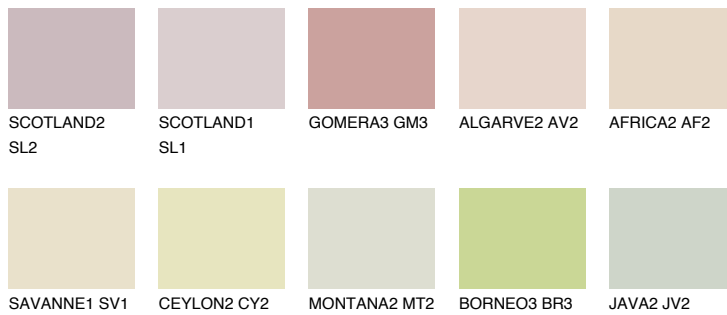

COLOUR DETAILS

BARBADOS1 BA1

72% TSR 70%

Matching colours

COLOURS

INTENSE

For more information on plasters and paints, go to www.ceresit.lv

*The presented colours refer to plasters and paints offered by Ceresit. Due to the use of digital techniques, the presented colours might not represent the original ones, thus they cannot be considered as a reliable colour presentation. We recommend checking the authentic colour samples.