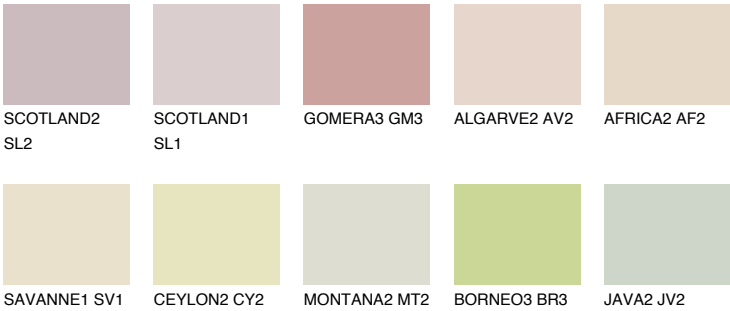

## BARBADOS1 BA1

72% TSR 70%

### Matching colours

#### COLOURS

#### INTENSE

For more information on plasters and paints, go to [www.ceresit.lv](http://www.ceresit.lv)

\*The presented colours refer to plasters and paints offered by Ceresit. Due to the use of digital techniques, the presented colours might not represent the original ones, thus they cannot be considered as a reliable colour presentation. We recommend checking the authentic colour samples.