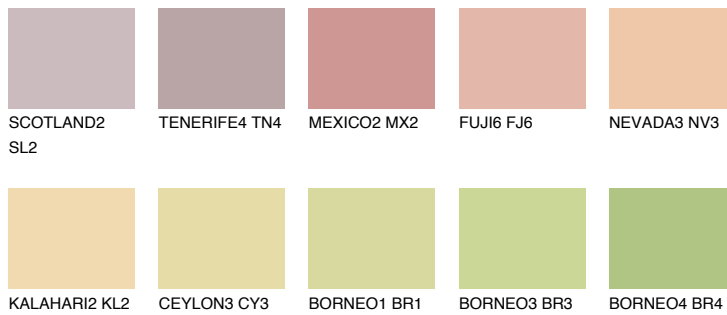

BARBADOS2 BA2

61% TSR 65%

Matching colours

COLOURS

INTENSE

For more information on plasters and paints, go to www.ceresit.lv

*The presented colours refer to plasters and paints offered by Ceresit. Due to the use of digital techniques, the presented colours might not represent the original ones, thus they cannot be considered as a reliable colour presentation. We recommend checking the authentic colour samples.