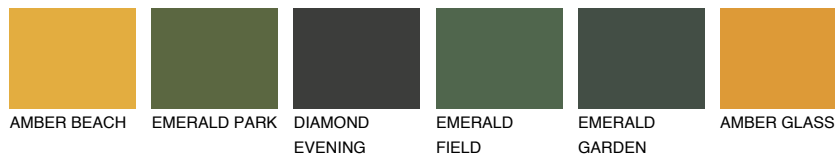

BARBADOS2 BA2

61% TSR 65%

Matching colours

COLOURS

INTENSE

For more information on plasters and paints, go to www.ceresit.lv

*The presented colours refer to plasters and paints offered by Ceresit. Due to the use of digital techniques, the presented colours might not represent the original ones, thus they cannot be considered as a reliable colour presentation. We recommend checking the authentic colour samples.