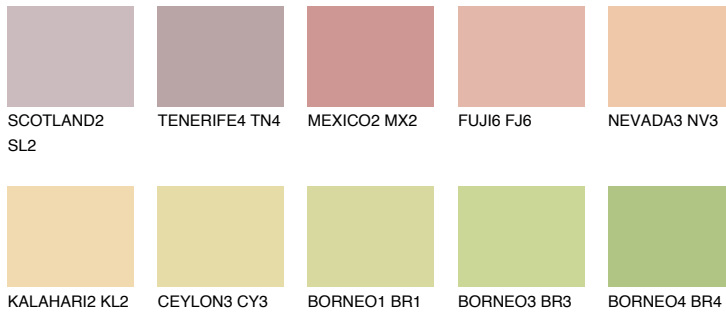

COLOUR DETAILS

BARBADOS2 BA2

61% TSR 65%

Matching colours

COLOURS

INTENSE

For more information on plasters and paints, go to www.ceresit.lv

*The presented colours refer to plasters and paints offered by Ceresit. Due to the use of digital techniques, the presented colours might not represent the original ones, thus they cannot be considered as a reliable colour presentation. We recommend checking the authentic colour samples.