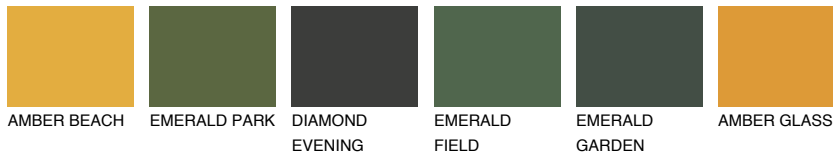

COLOUR DETAILS

BARBADOS2 BA2

61% TSR 65%

Matching colours

COLOURS

INTENSE

For more information on plasters and paints, go to www.ceresit.lv

*The presented colours refer to plasters and paints offered by Ceresit. Due to the use of digital techniques, the presented colours might not represent the original ones, thus they cannot be considered as a reliable colour presentation. We recommend checking the authentic colour samples.