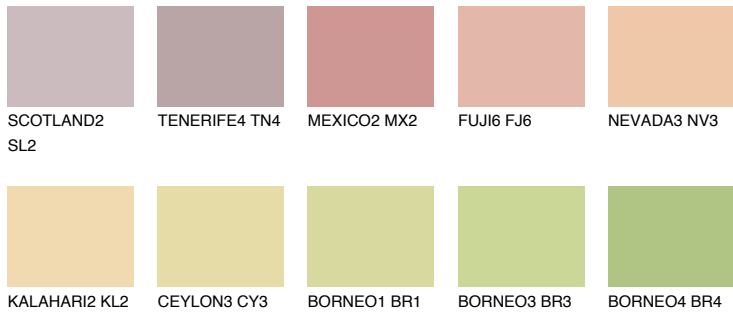

COLOUR DETAILS

BARBADOS2 BA2

61% TSR 65%

Matching colours

COLOURS

INTENSE

For more information on plasters and paints, go to www.ceresit.lv

*The presented colours refer to plasters and paints offered by Ceresit. Due to the use of digital techniques, the presented colours might not represent the original ones, thus they cannot be considered as a reliable colour presentation. We recommend checking the authentic colour samples.