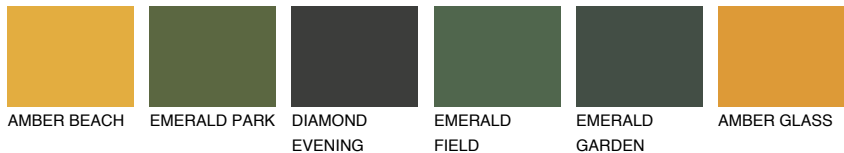

COLOUR DETAILS

BARBADOS2 BA2

61% TSR 65%

Matching colours

COLOURS

INTENSE

For more information on plasters and paints, go to www.ceresit.lv

*The presented colours refer to plasters and paints offered by Ceresit. Due to the use of digital techniques, the presented colours might not represent the original ones, thus they cannot be considered as a reliable colour presentation. We recommend checking the authentic colour samples.