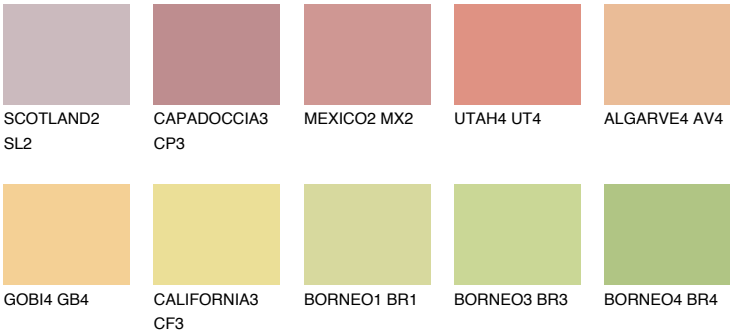

BARBADOS3 BA3

56% **TSR** 62%

Matching colours

COLOURS

INTENSE

For more information on plasters and paints, go to www.ceresit.lv

*The presented colours refer to plasters and paints offered by Ceresit. Due to the use of digital techniques, the presented colours might not represent the original ones, thus they cannot be considered as a reliable colour presentation. We recommend checking the authentic colour samples.