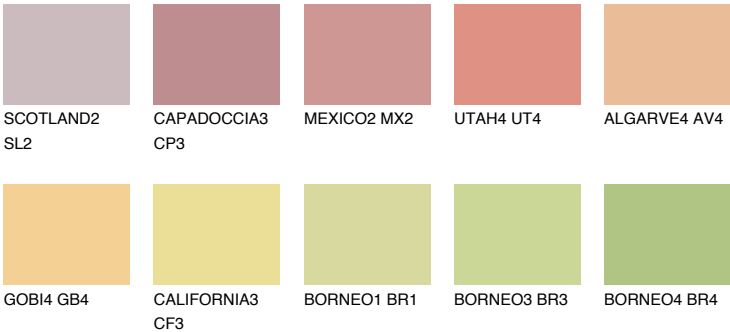

# COLOUR DETAILS

## BARBADOS3 BA3

56% TSR 62%

### Matching colours

#### COLOURS