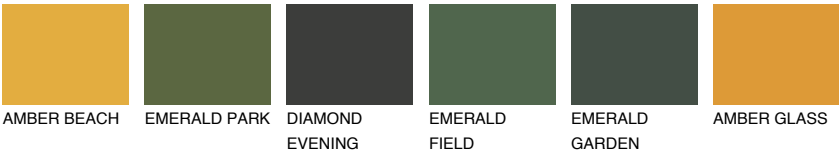

COLOUR DETAILS

BARBADOS3 BA3

56% TSR 62%

Matching colours

COLOURS

INTENSE

For more information on plasters and paints, go to www.ceresit.lv

*The presented colours refer to plasters and paints offered by Ceresit. Due to the use of digital techniques, the presented colours might not represent the original ones, thus they cannot be considered as a reliable colour presentation. We recommend checking the authentic colour samples.