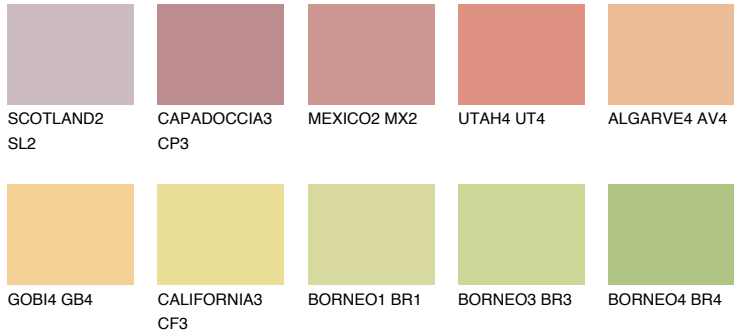

COLOUR DETAILS

BARBADOS3 BA3

56% TSR 62%

Matching colours

COLOURS

INTENSE

For more information on plasters and paints, go to www.ceresit.lv

*The presented colours refer to plasters and paints offered by Ceresit. Due to the use of digital techniques, the presented colours might not represent the original ones, thus they cannot be considered as a reliable colour presentation. We recommend checking the authentic colour samples.