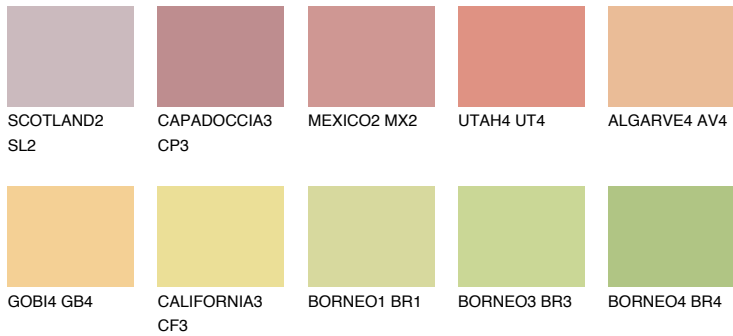

COLOUR DETAILS

BARBADOS3 BA3

56% TSR 62%

Matching colours

COLOURS

INTENSE

For more information on plasters and paints, go to www.ceresit.lv

*The presented colours refer to plasters and paints offered by Ceresit. Due to the use of digital techniques, the presented colours might not represent the original ones, thus they cannot be considered as a reliable colour presentation. We recommend checking the authentic colour samples.