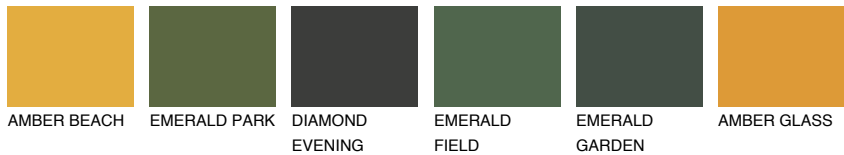

COLOUR DETAILS

BARBADOS3 BA3

56% TSR 62%

Matching colours

COLOURS

INTENSE

For more information on plasters and paints, go to www.ceresit.lv

*The presented colours refer to plasters and paints offered by Ceresit. Due to the use of digital techniques, the presented colours might not represent the original ones, thus they cannot be considered as a reliable colour presentation. We recommend checking the authentic colour samples.