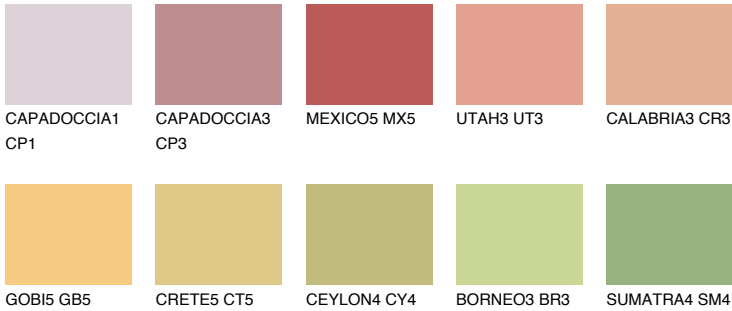

BARBADOS4 BA4

51% **TSR** 61%

Matching colours

COLOURS

INTENSE

For more information on plasters and paints, go to www.ceresit.lv

*The presented colours refer to plasters and paints offered by Ceresit. Due to the use of digital techniques, the presented colours might not represent the original ones, thus they cannot be considered as a reliable colour presentation. We recommend checking the authentic colour samples.