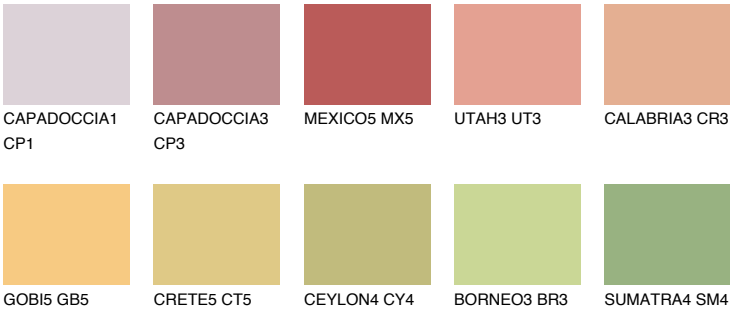

## BARBADOS4 BA4

51% **TSR** 61%

### Matching colours

#### COLOURS

#### INTENSE

For more information on plasters and paints, go to [www.ceresit.lv](http://www.ceresit.lv)

\*The presented colours refer to plasters and paints offered by Ceresit. Due to the use of digital techniques, the presented colours might not represent the original ones, thus they cannot be considered as a reliable colour presentation. We recommend checking the authentic colour samples.