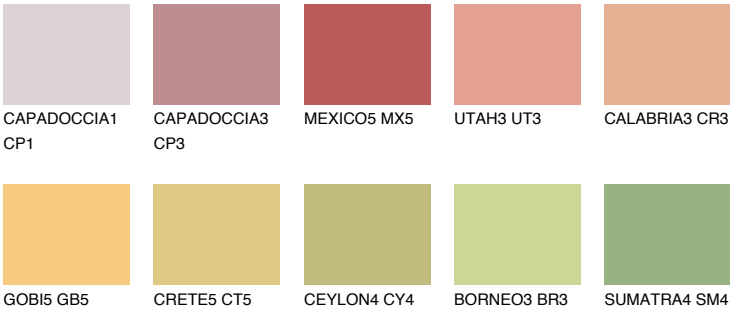

BARBADOS4 BA4

51% **TSR** 61%

Matching colours

COLOURS

INTENSE

For more information on plasters and paints, go to www.ceresit.lv

*The presented colours refer to plasters and paints offered by Ceresit. Due to the use of digital techniques, the presented colours might not represent the original ones, thus they cannot be considered as a reliable colour presentation. We recommend checking the authentic colour samples.