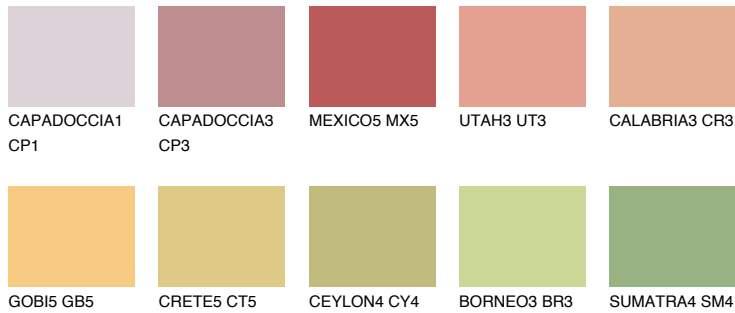

## BARBADOS4 BA4

51% **TSR** 61%

### Matching colours

#### COLOURS

#### INTENSE

For more information on plasters and paints, go to [www.ceresit.lv](http://www.ceresit.lv)

\*The presented colours refer to plasters and paints offered by Ceresit. Due to the use of digital techniques, the presented colours might not represent the original ones, thus they cannot be considered as a reliable colour presentation. We recommend checking the authentic colour samples.