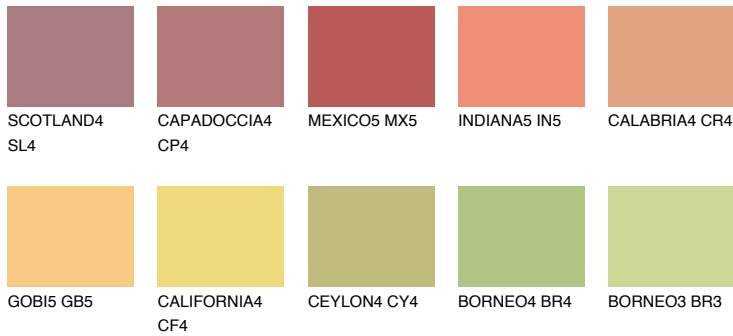

COLOUR DETAILS

BARBADOS5 BA5

48% TSR 61%

Matching colours

COLOURS

INTENSE

For more information on plasters and paints, go to www.ceresit.lv

*The presented colours refer to plasters and paints offered by Ceresit. Due to the use of digital techniques, the presented colours might not represent the original ones, thus they cannot be considered as a reliable colour presentation. We recommend checking the authentic colour samples.