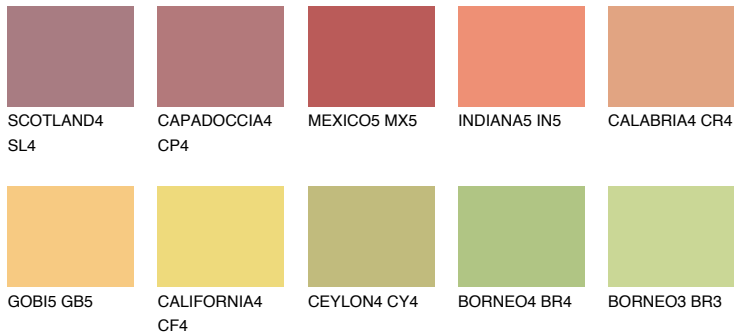

# COLOUR DETAILS

## BARBADOS5 BA5

48% TSR 61%

### Matching colours

#### COLOURS