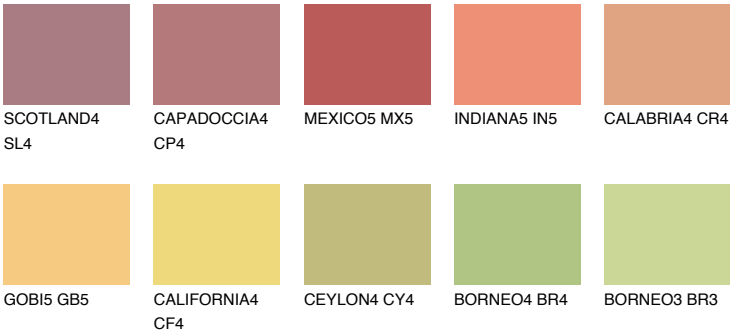

BARBADOS5 BA5

48% TSR 61%

Matching colours

COLOURS

INTENSE

For more information on plasters and paints, go to www.ceresit.lv

*The presented colours refer to plasters and paints offered by Ceresit. Due to the use of digital techniques, the presented colours might not represent the original ones, thus they cannot be considered as a reliable colour presentation. We recommend checking the authentic colour samples.