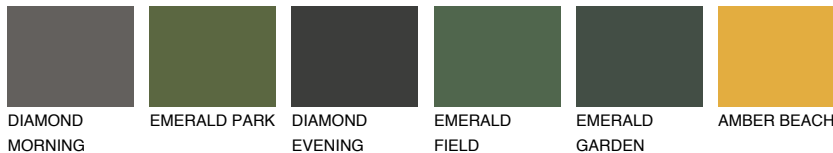

COLOUR DETAILS

BARBADOS5 BA5

48% TSR 61%

Matching colours

COLOURS

INTENSE

For more information on plasters and paints, go to www.ceresit.lv

*The presented colours refer to plasters and paints offered by Ceresit. Due to the use of digital techniques, the presented colours might not represent the original ones, thus they cannot be considered as a reliable colour presentation. We recommend checking the authentic colour samples.