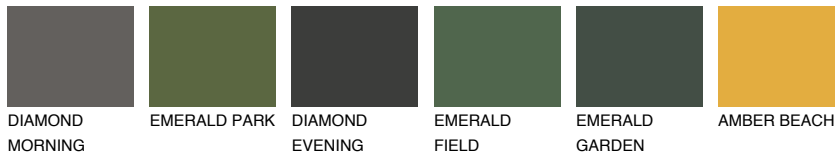

COLOUR DETAILS

BARBADOS5 BA5

48% TSR 61%

Matching colours

COLOURS

INTENSE

For more information on plasters and paints, go to www.ceresit.lv

*The presented colours refer to plasters and paints offered by Ceresit. Due to the use of digital techniques, the presented colours might not represent the original ones, thus they cannot be considered as a reliable colour presentation. We recommend checking the authentic colour samples.