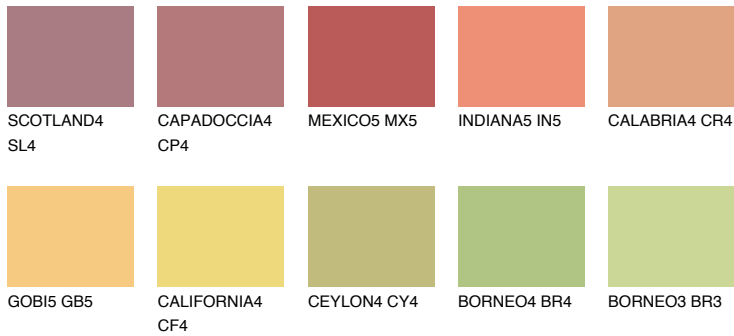

COLOUR DETAILS

BARBADOS5 BA5

48% TSR 61%

Matching colours

COLOURS

INTENSE

For more information on plasters and paints, go to www.ceresit.lv

*The presented colours refer to plasters and paints offered by Ceresit. Due to the use of digital techniques, the presented colours might not represent the original ones, thus they cannot be considered as a reliable colour presentation. We recommend checking the authentic colour samples.