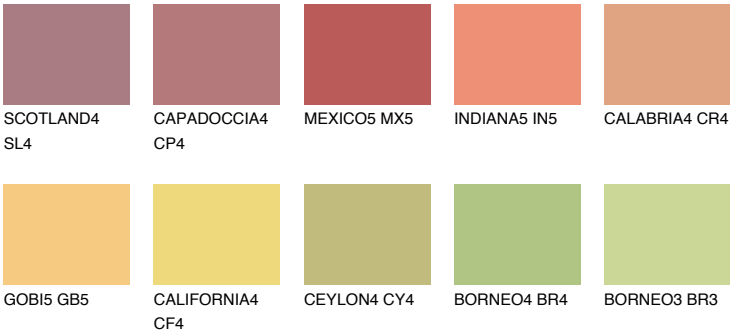

## BARBADOS5 BA5

48% **TSR** 61%

### Matching colours

#### COLOURS

#### INTENSE

For more information on plasters and paints, go to [www.ceresit.lv](http://www.ceresit.lv)

\*The presented colours refer to plasters and paints offered by Ceresit. Due to the use of digital techniques, the presented colours might not represent the original ones, thus they cannot be considered as a reliable colour presentation. We recommend checking the authentic colour samples.