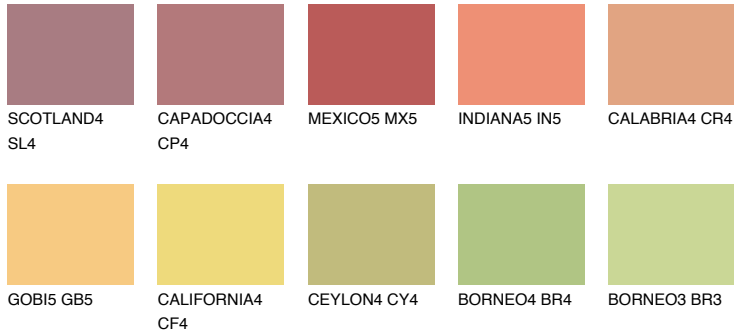

COLOUR DETAILS

BARBADOS5 BA5

48% TSR 61%

Matching colours

COLOURS

INTENSE

For more information on plasters and paints, go to www.ceresit.lv

*The presented colours refer to plasters and paints offered by Ceresit. Due to the use of digital techniques, the presented colours might not represent the original ones, thus they cannot be considered as a reliable colour presentation. We recommend checking the authentic colour samples.