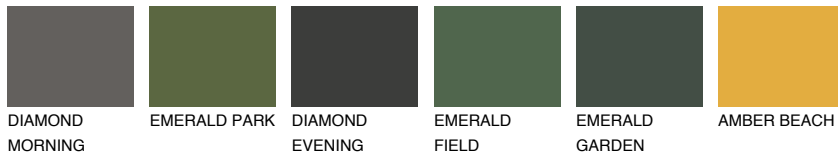

COLOUR DETAILS

BARBADOS5 BA5

48% TSR 61%

Matching colours

COLOURS

INTENSE

For more information on plasters and paints, go to www.ceresit.lv

*The presented colours refer to plasters and paints offered by Ceresit. Due to the use of digital techniques, the presented colours might not represent the original ones, thus they cannot be considered as a reliable colour presentation. We recommend checking the authentic colour samples.